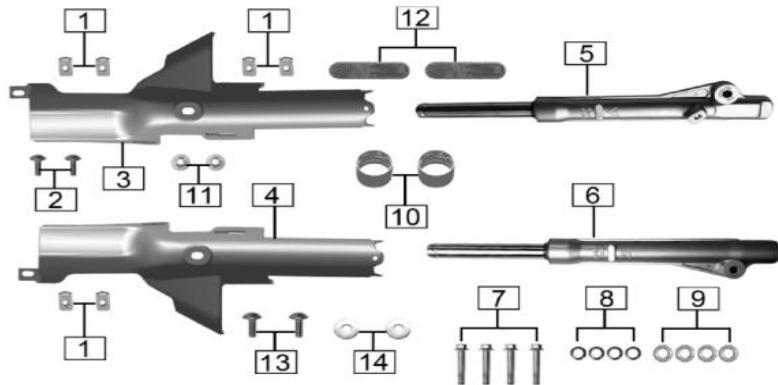

NO	PARTCODE	ENGLISHDESCRIPTION	QTY
1	91218-1050-015T0U	Nut clip M5-15x11	6
2	9A131-1050-01471X	Screw M5x14	2
3	62211-H1L9-000018	Left decoration cap,front fork	1
4	62212-H1L9-000018	Right decoration cap,front fork	1
5	34100-D496-000001	Left front damper	1
6	34200-D496-000001	Right front damper	1
7	B057850010004571X	Bolt M10x1.25x45	4
8	B000930010000001X	Spring washer φ10	4
9	B0009701100000K1X	Washerφ10	4
10	62230-H1L9-000001	Front fork decoration cover end cover	2
11	91302-9050-15041X	Flanged washer	2
12	85850-J0A2-000004	Side reflector	2
13	9A129-1060-01471X	Screw M6x14	2
14	B0009601060000K1X	Washer 6	2
15			
16			
17			
18