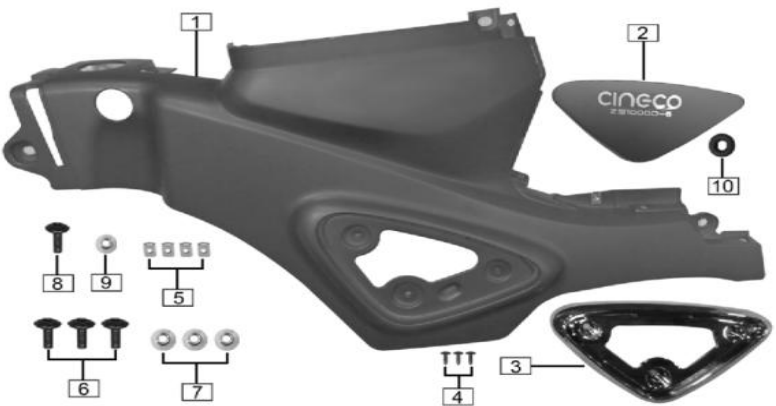

Cap, vehicle right part

NO	PARTCODE	ENGLISHDESCRIPTION	QTY
1	63352-H1L9-000037	Cap, vehicle left part	1
	63352-H1L9-000036	Cap, vehicle left part	1
2	63332-H1L9-000060	Right side cap	1
	63332-H1L9-000059	Right side cap	1
3	63337-H1L9-000001	Decorating block	1
4	B1380602042010X1X	Screw ST4.2x9.5	3
5	91218-1050-015T0U	Clip M5-15x11	4
6	9A129-1060-01671X	Screw M6x16	3
7	91302-9060-15041X	Flanged washerφ6×φ15×3.5-1.5	3
8	9A131-1050-01471X	Screw M5x14	1
9	91302-9050-15041X	Flanged washerφ5×φ15×3.5-1.5	1
10	63346-I126-0400	Side cover rubber ring	1
11			
12			
13			
14			
15			
16