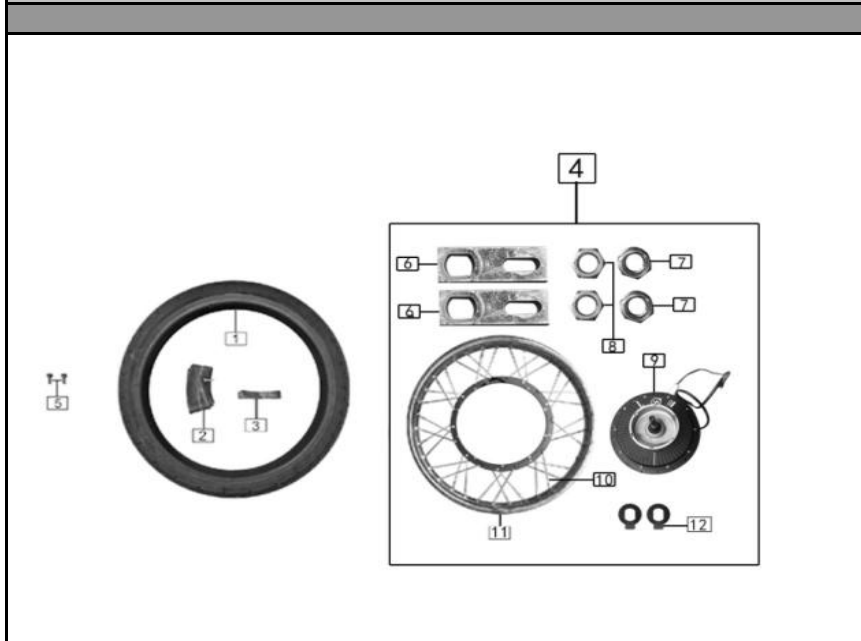

REAR WHEEL

NO	PARTCODE	ENGLISHDESCRIPTION	QTY
1	51288-0000-000376	Shoe,rear wheel	1
2	51289-0000-000119	Innertube,rear wheel	1
3	51205-0000-0000	Padbelt,rear wheel	1
4	51210-D496-040002	Rear wheel	1
5	B166740106001271X	Bolt M6x12	2
6	83102-D496-000000	Rear wheel adjustment block	2
7	GB/T 6187	Nut M16X1.5	2
8	GB/T 6173	Nut M16X1.5	2
9	83012-D496-010002	Motor Assembly	1
10	51213-D496-000001	Spoke,frontwheel	36
11	51212-D496-010001	spokewheelrim	1
12			
13			
14			
15			
16			
17			
18			
19			
20