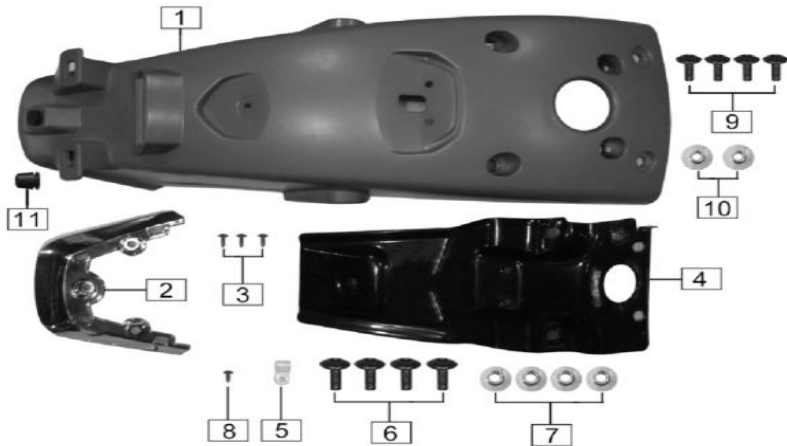

NO	PARTCODE	ENGLISHDESCRIPTION	QTY
1	63203-H1L9-000009	Rear fender	1
	63203-H1L9-000018	Rear fender	1
2	63204-H1L9-000001	Tail,rear fender	1
3	B1380602042013X1X	Screw ST4.2x13	3
4	63218-H1L9-000001	Bracket,rear fender	1
5	87168-M288-0000	Cable clip	1
6	9A129-1060-01671X	Screw M6x16	4
7	91302-9060-15061X	Flanged washerφ6×φ15×5.5-1.5	4
8	B1380602042010X1X	Screw ST4.2x9.5	1
9	9A131-1050-01471X	Screw M5x14	2
10	91302-9050-15041X	Flanged washerφ5×φ15×3.5-1.5	2
11	90276-M567-0300	Buffer pad,Rear licence	1
12			
13			
14			
15			
16			
17			
18			
19			
20