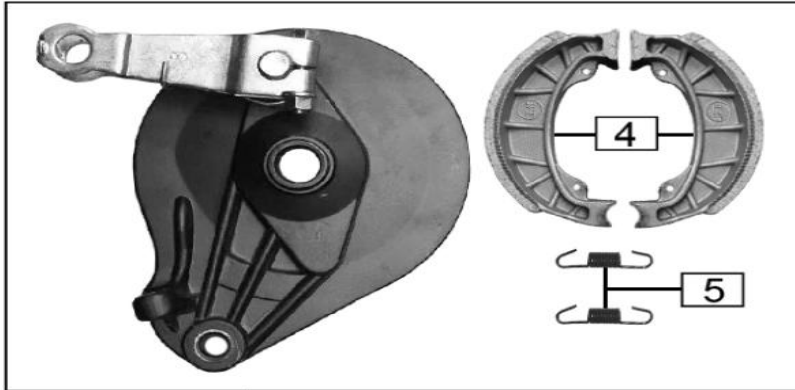

REAR BRAKE

NO	PARTCODE	ENGLISHDESCRIPTION	QTY
1	54200-D496-000001	Rearbrake	1
2	54212-D496-000001	Rear brake pull arm bolt	1
3	B000910002002001X	Cotterpinφ2×20	1
4	54220-D496-000001	Pad,rearbrake	1
5	54105-D496-000001	Padspring,rearbrake	1
6	B061770108000061X	Nut M8	1
7	9131B-0000-0300	Rubber plane pad	1
8	B0009601080000K1X	Washer 8	1
9			
10			
11			
12			
13			
14			
15			
16			
17			
18			
19			
20