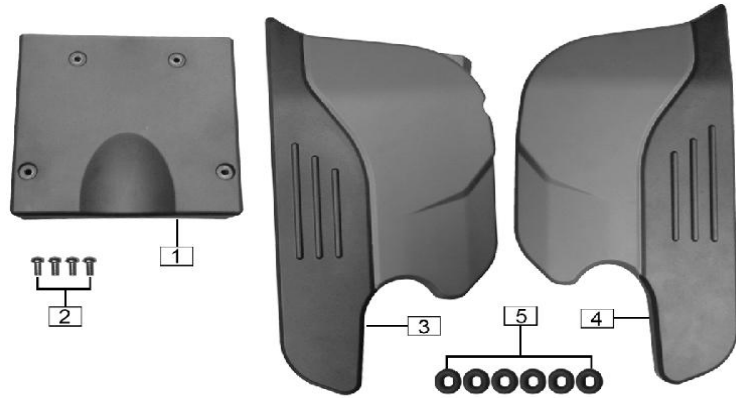

Battery cover

NO	PARTCODE	ENGLISHDESCRIPTION	QTY
1	6370G-E926-0000	Battery box front guard	1
2	9A131-1050-01271X	Screw M5x12	4
3	6370A-D496-000010	Left battery cover	1
	6370A-D496-000009	Left battery cover	1
4	6370B-D496-000010	Right battery cover	1
	6370B-D496-000009	Right battery cover	1
5	63346-I126-0400	Side cover rubber ring	6
6			
7			
8			
9			
10			
11			
12			
13			
14