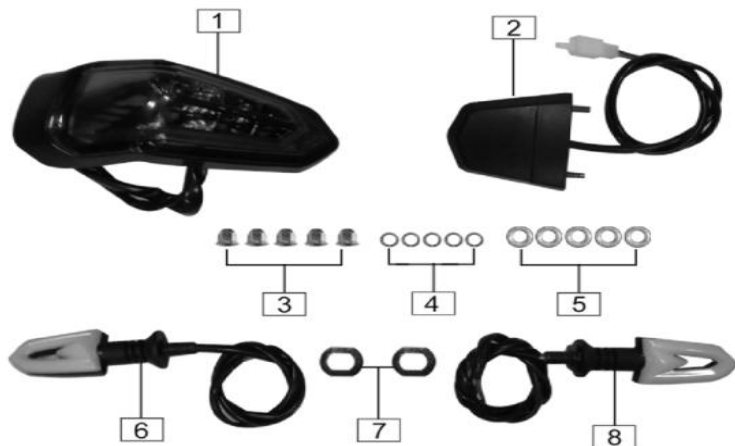

TAIL LIGHT

NO	PARTCODE	ENGLISHDESCRIPTION	QTY
1	86200-H1L9-000001	Rearlampassembly	1
2	86700-H1L9-000001	Rear licence plate lamp	1
3	B009230005000031X	Cap nut M5	5
4	B000930005000001X	Spring washer 5	5
5	B0009701050000K1X	Washer 5	5
6	86500-D496-000001	Left turning lamp, rear	1
7	7222S-J0A2-00000H	Steering lamp positioning block	2
8	86600-D496-000001	Right turning lamp, rear	1
9			
10			
11			
12			
13			
14			
15			
16			
17			
18			
19			
20