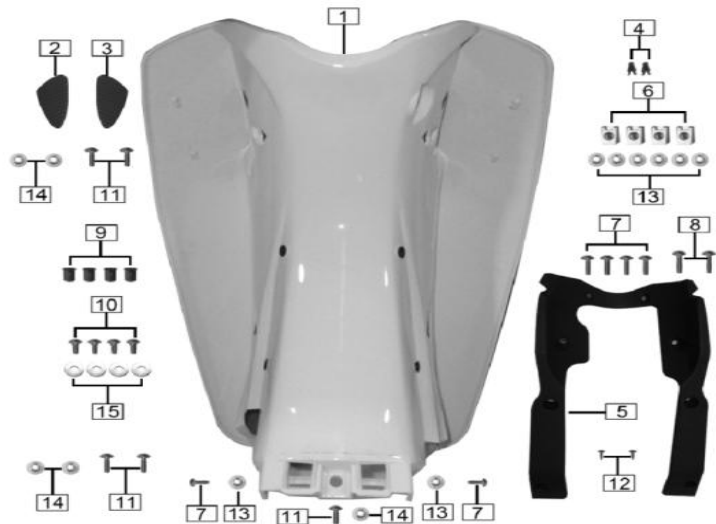

WIND BOARD

NO	PARTCODE	ENGLISHDESCRIPTION	QTY
1	63400-H1L9-000006	Windboard	1
	63400-H1L9-000022	Windboard	1
2	63412-D496-000001	Windshield trim cover left	1
3	63413-D496-000001	Windshield trim cover right	1
4	63304-M154-000001	Clip	2
5	63451-H1L9-000001	Windshield connection	1
6	91218-1050-015T0U	Clip M5-15x11	4
7	9A131-1050-01471X	Screw M5x14	6
8	9A113-1050-02071X	Screw M5x20	2
9	93010-0000-0500	Nut M5	4
10	9A131-1050-01471X	Screw M5x14	4
11	9A129-1060-01671X	Screw M6x16	5
12	B1380602042013X1X	Screw ST4.2x13	2
13	91302-9050-15041X	Flanged washerφ5×φ15×3.5-1.5	8
14	91302-9060-15041X	Flanged washerφ6×φ15×3.5-1.5	5
15	B0009601050000K1X	Washer 5	4
16			
17			
18			
19			
20			

FRONTCOVER