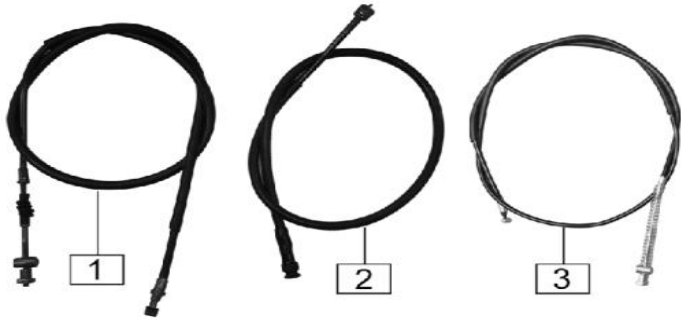

CONTROLLING CABLE

NO	PARTCODE	ENGLISHDESCRIPTION	QTY
1	72500AZZ06710401C	Cable,front brake	1
2	87300AZZ02008601C	Cable,odometer	1
3	72800BZZ29214201C	Cable,rear brake	1
4			
5			
6			
7			
8			
9			
10			
11			
12			
13			
14			
15			
16			
17			
18			
19			
20