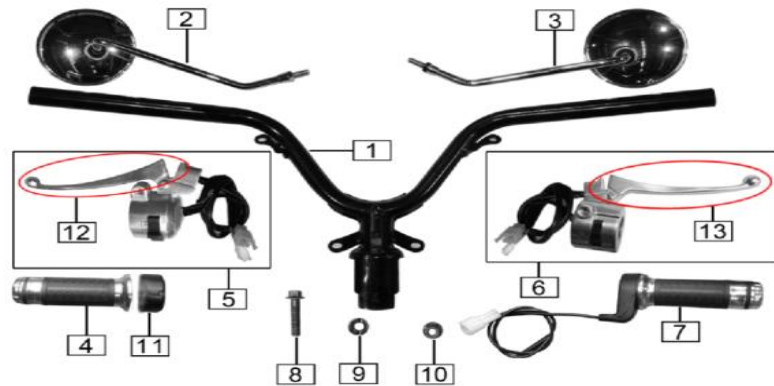

NO	PARTCODE	ENGLISHDESCRIPTION	QTY
1	72100-D496-000001	Tube,steeringhandlebar	1
2	69110-H1L9-000001	Leftrearviewmirror	1
3	69120-H1L9-000001	Rightrearviewmirror	1
4	72010-D496-000003	Rubberbush,lefthandlebar	1
5	72201-D496-010001	Leftswitchassembly	1
6	72301-D496-010001	Rightbrakehandleseatassembly	1
7	72020-D496-000003	Rubberbushassembly,righthandlebar(includinggreaser)	1
8	B057892010005071X	Bolt M10x1.25x50	1
9	72118-0000-00001X	Locking bush,steering handlebar tube	1
10	B061870210000061X	Nut M10x1.25	1
11	71001-D496-000001	Left hand handle decorative ring	1
12	72313-D496-000002	Rear Brake Handlebar	1
13	72310-D496-000002	Front Brake Handlebar	1
14			
15			
16			
17			
18			
19			
20