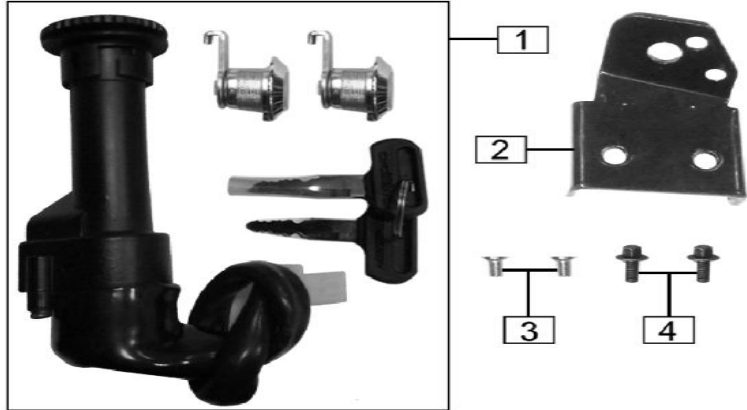

VEHICLE LOCK

NO	PARTCODE	ENGLISHDESCRIPTION	QTY
1	07002-D496-000006	Vehiclelock	1
2	84203-H1L9-000001	Mounting bracket	1
3	B008190006001221X	Screw M6x12	2
4	B166740106001271X	Bolt M6x12	2
5			
6			
7			
8			
9			
10			
11			
12			
13			
14			
15			
16			
17			
18			
19			
20