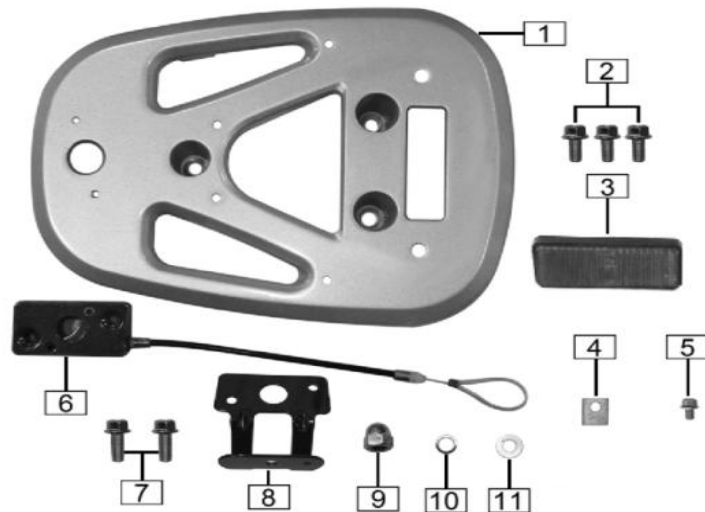

BOARD,REAR SEAT

NO	PARTCODE	ENGLISHDESCRIPTION	QTY
1	42200-D496-000001	groupware,rear armrest	1
2	B057890008001671X	Bolt M8x16	3
3	85830-D496-000001	Rear reflector	1
4	41466-H1L9-000001	Limit plate	1
5	B166740106000871X	Screw M6x8	2
6	41490-H870-C00001	Lock seat,seat	1
7	B166740106002271X	Bolt M6x22	2
8	85831-H1L9-000001	Rear reflector support	1
9	B009230006000031X	Cap nut	1
10	B000930006000001X	Spring washer 6	1
11	B0009701060000K1X	Washer 6	1
12			
13			
14			
15			
16			
17			
18			
19			
20