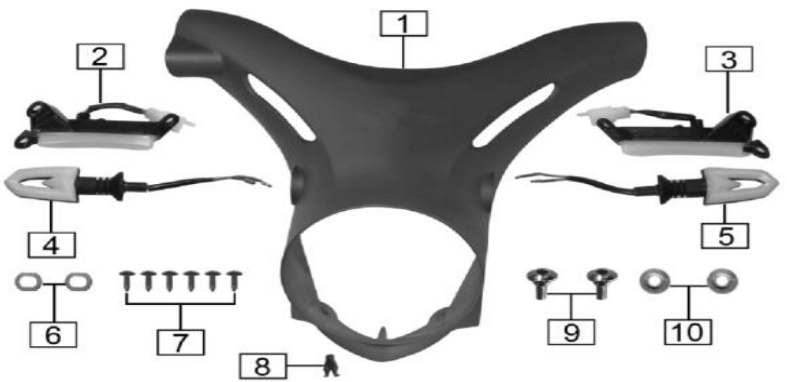

Lamp,headlight

NO	PARTCODE	ENGLISHDESCRIPTION	QTY
1	86105-H1L9-000001	Headlight lamp frame	1
2	86100-D496-000001	Lamp,headlight	1
3	9A131-1050-01471X	Screw M5x14	2
4	91218-1050-015T0U	Nut clip M5-15x11	2
5	86110-H1L9-000001	Headlamp regulating bracket	1
6	B1380602042010X1X	Screw ST4.2x9.5	2
7	B057890005001071X	Bolt M5x10	1
8	B0009701050000K1X	Washer 5	1
9			
10			
11			
12			
13			
14			
15			
16			
17			
18			
19			
20			

Shell,headlight

NO	PARTCODE	ENGLISHDESCRIPTION	QTY
1	63501-D496-000011	Shell,headlight	1
2	86811-D496-000001	Left front decorative lamp	1
3	86812-D496-000001	Right front decorative lamp	1
4	86300-D496-000001	Leftturninglamp,front	1
5	86400-D496-000001	Rightturninglamp,front	1
6	7222S-J0A2-00000H	Steering lamp positioning block	2
7	B1380602042010X1X	Screw ST4.2x9.5	6
8	63304-M154-000001	clip	1
9	9A131-1050-01471X	Screw M5x14	2
10	91302-9050-15041X	Flanged washer	2
11			
12			
13			
14			
15			
16			
17			
18			
19			
20			