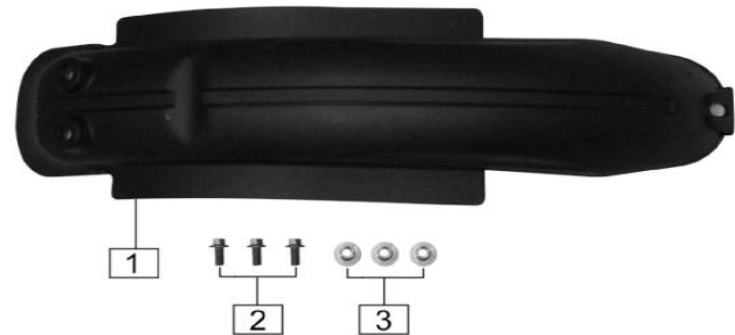

REAR FENDER

NO	PARTCODE	ENGLISHDESCRIPTION	QTY
1	63201-H1L9-000001	Rear fender front	1
2	B166740106001671X	Bolt M6×16	3
3	91302-9060-15041X	Flanged washerφ6×φ15×3.5-1.5	3
4			
5			
6			
7			
8			
9			
10			
11			
12			
13			
14			
15			
16			
17			
18			
19			
20