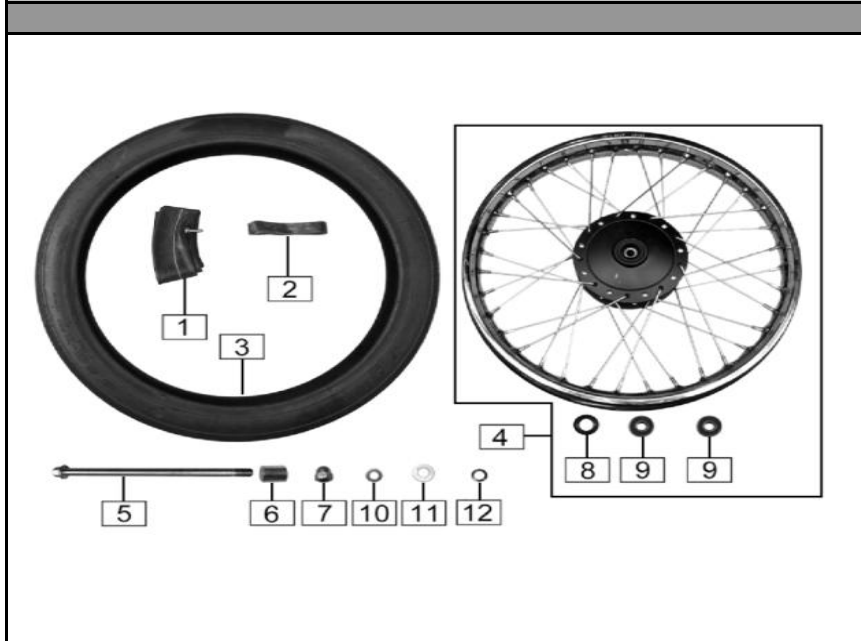

FRONT WHELL

NO	PARTCODE	ENGLISHDESCRIPTION	QTY
1	51189-0000-000116	Shoe,front wheel	1
2	51205-0000-0000	Padbelt,front wheel	1
3	51188-0000-000331	Innertube,front wheel	1
4	51110-D496-020001	Front whell	1
5	94005-0000-020004	Axle,front wheel M10x1.25x194	1
6	51102-H259-02001X	Right bush,front wheelφ10xφ20x24.5	1
7	B009232010000031X	Cap nut M10x1.25	1
8	51116-0000-2400	Oilseal,hub(21x35x7/11)	1
9	92102-0006300-2RS	Bearing6300-2RS X1	2
10	B0009701100000K1X	Washerφ10	1
11	91301-0100-225K1X	Washerφ10xφ25x2	1
12	B000930010000001X	Spring washer φ10	1
13			
14			
15			
16			
17			
18			
19			
20