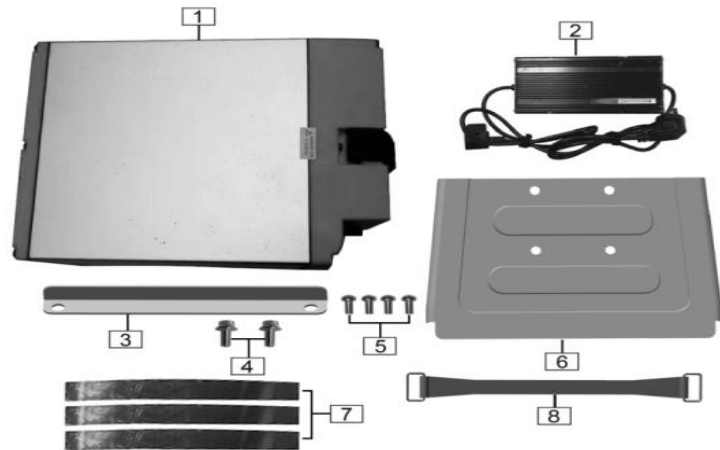

Battery

NO	PARTCODE	ENGLISHDESCRIPTION	QTY
1	83200-D496-000004	Battery	1
2	82400-E211-010001	Charger	1
3	83216-D496-000001	Battery guide block	1
4	B166740106001271G	Bolt M6x12	2
5	9A131-1050-01271X	Screw M5x12	4
6	32118-D496-000001	Battery upper guard	1
7	83321-D496-000001	Battery buffer	3
8	83210-D496-010001	Band,battery	1
9			
10			
11			
12			
13			
14			
15			
16			
17			
18			
19			
20