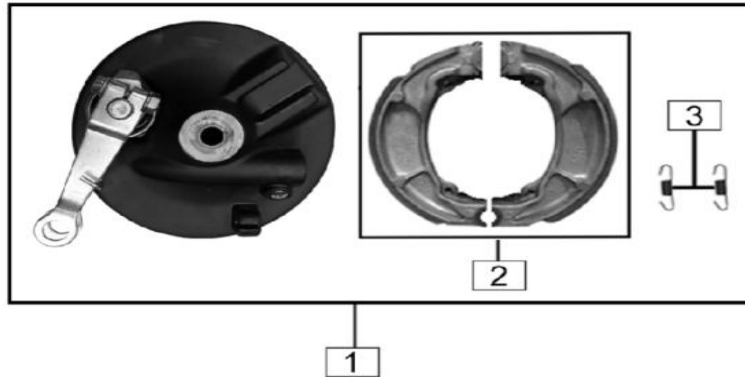

FRONTBRAKE

NO	PARTCODE	ENGLISHDESCRIPTION	QTY
1	54100-H206-000066	Frontbrake	1
2	54150-H206-0000	Blockgroupware,frontbrake	2
3	54104-H206-0000	Pullspring,frontbrake	2
4			
5			
6			
7			
8			
9			
10			
11			
12			
13			
14			
15			
16			
17			
18			
19			
20