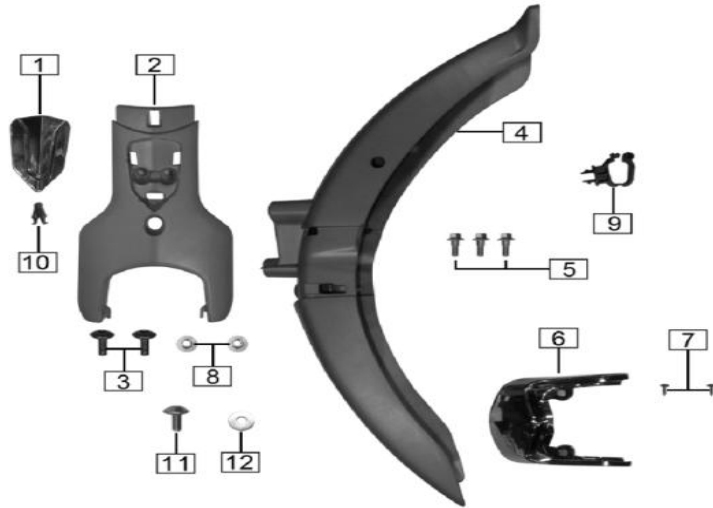

FRONT FENDER

NO	PARTCODE	ENGLISHDESCRIPTION	QTY
1	62307-H1L9-000001	Decoration parts,front wind cover	1
2	62301-H1L9-000018	Front wind cover	1
3	9A131-1050-01471X	Screw M5x14	2
4	63104-H1L9-000009	Front fender	1
	63104-H1L9-000018	Front fender	1
5	91112-1060-01471X	Bolt M6x14	3
6	63135-H1L9-000001	Decoration parts,front fender	1
7	B1380602042013X1X	Screw ST4.2x13	2
8	91302-9050-15041X	Flanged washer	2
9	63111-H418-0000	Wire protecting ring	1
10	63304-M154-000001	clip	1
11	9A129-1060-01471X	Screw M6x14	1
12	B0009601060000K1X	Washer 6	1
13			
14			
15			
16			
17			
18			
19			

REAR FENDER