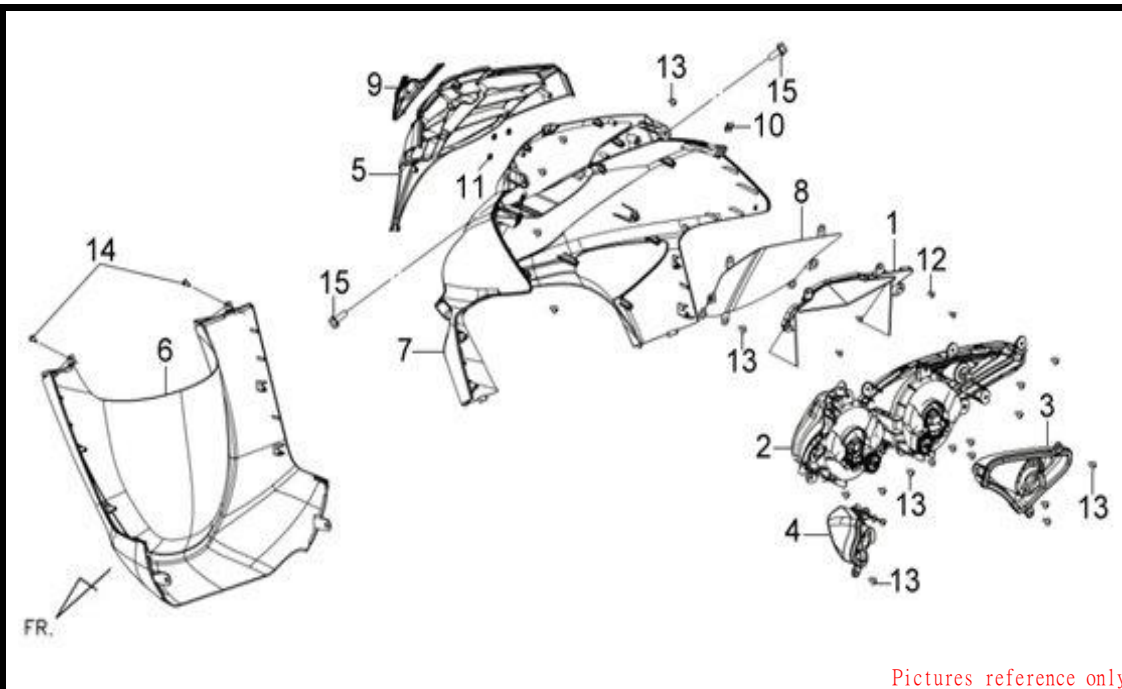

F05 FR. COVER ASSY

JOYRIDE 200 i EVO

Pictures reference only

PARTS NUMBER		DESCRIPTION	QTY	EFFECTIVE DATE
1	19200-LVA-000	RADIATOR INLET AIR DUCT	1	
2	3310A-LVA-000	HEAD LIGHT SET	1	
2-1	34901-LVA-000	HEAD LIGHT BULB (H11/55W)	2	
2-2	34908-M9Q-100	POSITION BULB 12V-5W (E)	2	
2-3	33100-LVA-000	R.HEAD LIGHT ASSY	1	
2-4	33102-LVA-000	R.HEAD LIGHT LENS	1	
2-5	33150-LVA-000	L.HEAD LIGHT ASSY	1	
2-6	33152-LVA-000	L.HEAD LIGHT LENS	1	
2-7	33124-HWA-000	HEAD LIGHT BRKT	1	
2-8	33106-LVA-000	R HEAD LIGHT UNIT	1	
2-9	33156-LVA-000	L HEAD LIGHT UNIT	1	
3	33400-LVA-010	R WINKER ASSY	1	
3-1	34905-HMA-000	BULB WINKER 12V/21W	1	
4	33450-LVA-010	L WINKER ASSY	1	
4-1	34905-HMA-000	BULB WINKER 12V/21W	1	
5	50611-LVA-000-KB	FR COVER GARNISH BK-001C	1	
6	50615-LVA-000-JG	FR UNDER SPOILER BK-433S	1	
6	50615-LVA-000-IP	FR UNDER SPOILER GY-517S	1	
6	50615-LVA-000-SO	FR UNDER SPOILER S-421S	1	
6	50615-LVA-000-QU	FR UNDER SPOILER WH-300P	1	
7	64301-LVA-000-JG	FR COVER BK-433S	1	
7	64301-LVA-000-IP	FR COVER GY-517S	1	
7	64301-LVA-000-SO	FR COVER S-421S	1	
7	64301-LVA-000-QU	FR COVER WH-300P	1	
8	64302-LVA-000	FR COVER GRILLE	1	
9	6430G-LVA-000	FR COVER GARNISH EMBLEM SET MRCR2	1