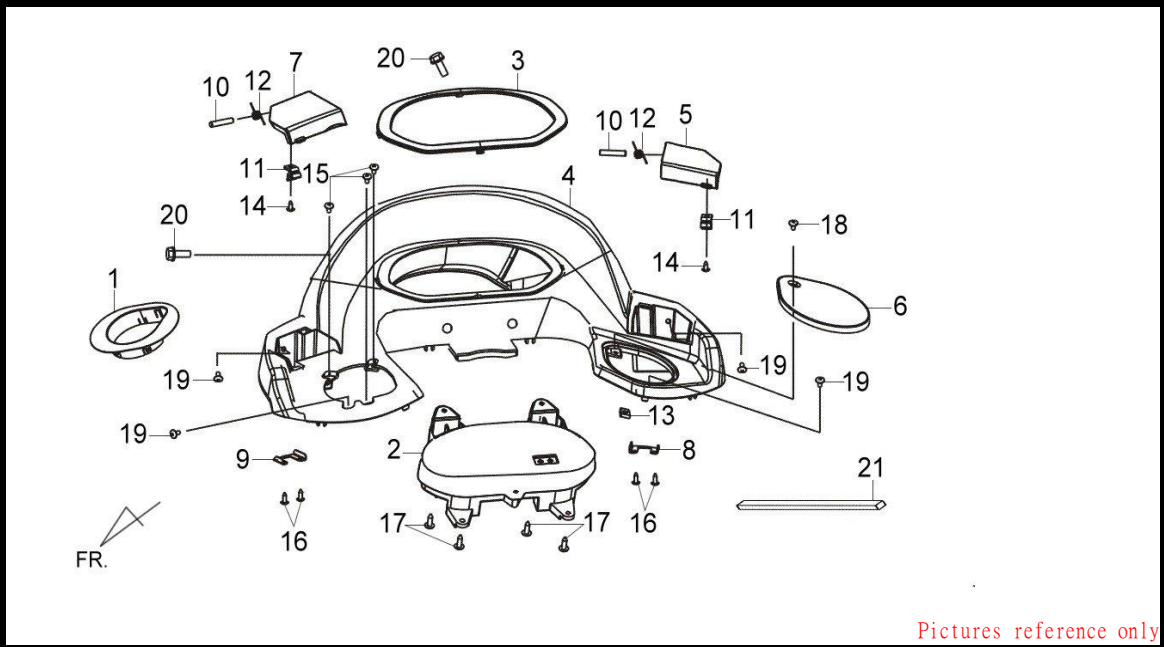

F04 SPEEDOMETER COVER

JOYRIDE 200 i EVO

Pictures reference only

PARTS NUMBER	DESCRIPTION	QTY	EFFECTIVE DATE	
1 17509-LVA-000	FUEL TANK CAP RUBBER	1		
2 37200-LVA-000	SPEEDOMETER ASSY	1		
2 37200-LVA-001	SPEEDOMETER ASSY	1	2010/10/21	Y
2-1 37224-LTA-000	WIRE HARNESS METER	1		
2-2 37211-H85-000	METER LENS	1		
3 37202-LVA-000	METER GARNISH	1		
4 53208-LVA-000	METER COVER	1		
5 6432A-LVA-000	R.COIN BOX LID ASSY	1		
6 64305-LVA-000	RESERVE TANK LID BK-001U	1		
7 6432B-LVA-000	L.COIN BOX LID ASSY	1		
8 64311-LVA-000	R.LID HINGE STAY	1		
9 64312-LVA-000	L.LID HINGE STAY	1		
10 64313-LVA-000	LID HINGE PIN	2		
11 81134-A1A-010-KA	INNER BOX HOOK(BK-001U)	2		
12 81153-HMA-010	COIN BOX LID SPRING	2		
13 90302-V02-000	NUT SPRING 4MM	1		
14 93903-34320	TAPPING SCREW 4X12	2		
15 93903-34380	TAPPING SCREW 4X12	3		
16 93903-35320	TAPPING SCREW 5X16	4		
17 93903-35380	TAPPING SCREW 5X16	4		
18 93903-44380	TAPPING SCREW 4X12	1		
19 93903-45380	TAPPING SCREW 5X16	4		
20 95801-06012-08	FLANGE BOLT 6X12	2		
21 37248-LVG-000	METER COVER SPONGE	1		

※ Please check the color & stripe information according to the color index TEAMWORLD IND. 2012.03