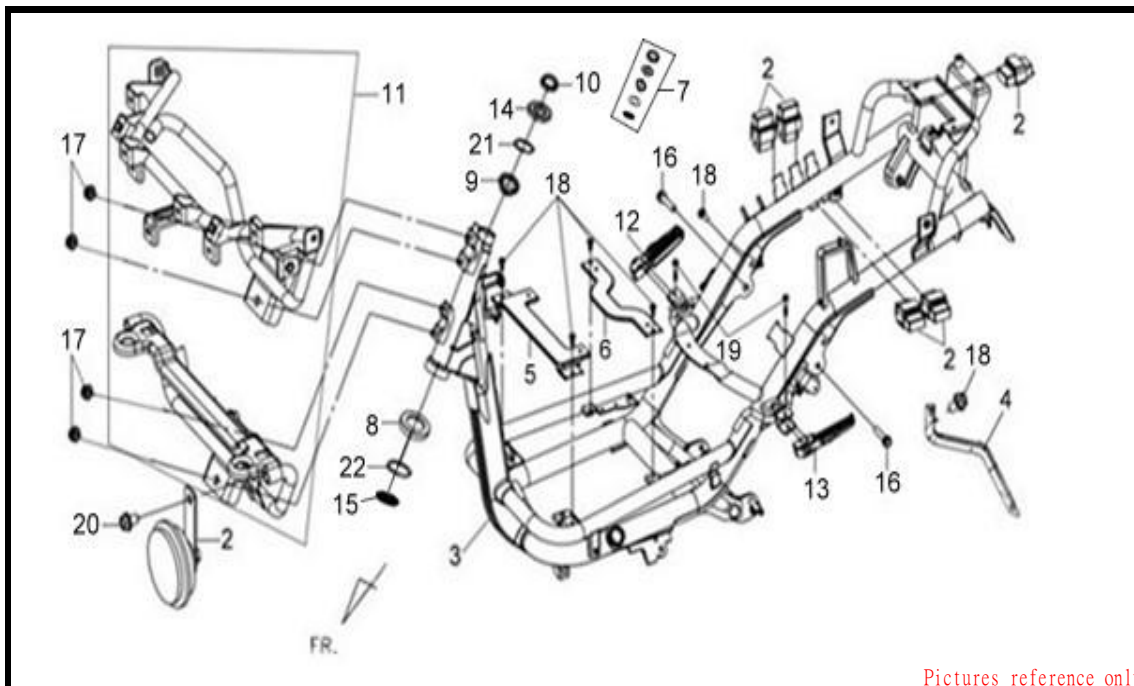

F16 FRAME BODY

JOYRIDE 200 i EVO

Pictures reference only

PARTS NUMBER	DESCRIPTION	QTY	EFFECTIVE DATE
1 38110-H9A-000	HORN COMP	1	
2 3850A-HLA-010	ELEC. RELAY ASSY.	2	
2 3850A-M8Q-000	ELEC. RELAY ASSY.	2	2011/11/25
3 50100-LVV-000	FRAME BODY COMP.BK-001C	1	
4 50109-LVA-010	RR.FENDER STAY COMP	1	
5 50140-H9A-000	FLOOR PLATE A COMP	1	
6 50141-LVA-000	FLOOR PLATE B COMP	1	
7 50300-LVV-000	BALL RACE SET	1	
8 50301-G02-000	STRG BALL RACE	1	
9 50301-M9Q-000	RACE UP STRG BALL	1	
10 50306-M9Q-000	STRG. STEM LOCK NUT(MZ→SY)	1	
11 50311-LVG-000	LOWER RADIATOR MOUNTING BRKT COMP	1	
12 5071A-F6B-000	R STEP BAR SET S-880S	1	
13 5071B-F6B-000	L STEP BAR SET S-880S	1	
14 53211-M9Q-000	RACE STRG TOP CONE	1	
15 53212-G02-000	STRG BOTTOM CONE RACE	1	
16 90106-M9Q-900	FLANGE BOLT 10X55	2	
17 94050-08080	FLANGE NUT 8MM	4	
18 95801-06012-08	FLANGE BOLT 6X12	6	
19 95801-06040-08	BOLT FLANGE 6X40	2	
20 95801-08012-08	FLANGE BOLT 8X12	1	
21 96211-05000	STEEL BALL #5(3.969MM 5/32")	26	
22 96211-06000	STEEL BALL #6(4.763MM 3/16")	26	

※ Please check the color & stripe information according to the color index

RLD IND. 2012.03