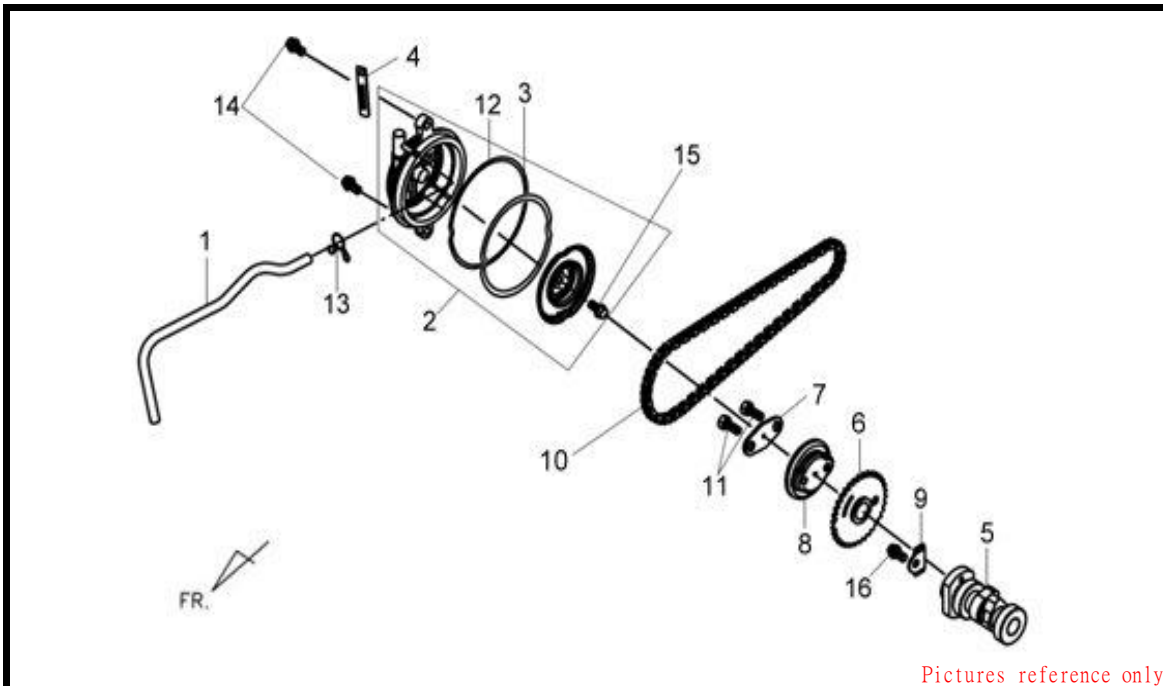

E01 CYLINDER HEAD

JOYRIDE 200 i EVO

Pictures reference only

PARTS NUMBER	DESCRIPTION	QTY	EFFECTIVE DATE
1 06414-LVA-000	FUEL INJECTOR	1	
2 12200-LVA-000	CYL.HEAD COMP	1	
3 12209-H6B-900	VALVE STEM SEAL	4	
4 12342-G02-000	CLAMP	1	
5 12361-H9A-000	TAPPER ADJ. HOLE CAP	2	
6 12362-H9A-000	TAPPET ADJ.HOLE CAP GASKET	2	
7 12363-H9A-000	IGNITION CORD CLAMP	1	
8 1443A-H9A-000	IN. VALVE ROCKER ARM ASSY	1	
9 1444A-H9A-000	EX. VALVE ROCKER ARM ASSY	1	
10 14451-H6B-000	IN. ROCKER ARM SHAFT	2	
11 14711-HNS-000	INLET VALVE	2	
12 14721-H9A-000	EXHAUST VALVE	2	
13 14751-H6B-000	VALVE OUTER SPRING	4	
14 14771-H6B-000	VALVE SPRING RETAINER	4	
15 14781-M9Q-000-A	VALVE COTTER SET(1SET/4PCS)	8	
16 17120-LVA-000	FUEL INJECTOR CAP	1	
17 17121-H6Y-000	FUEL INJECTOR CUP CLIP	1	
18 18291-H9A-000	EXHAUST PIPE GASKET	1	
19 1930A-H9A-000	THERMOSTAT CASE ASSY	1	
20 1931A-H9A-000	THERMOSTAT CASE PIPE ASSY	1	
21 19505-KS6-700	WATER HOSE CLAMP A	1	
22 1950A-H9A-000	WATER HOSE A	1	
23 1PCR7E-3	PLUG(CR7E)	1	
24 37880-HLK-900	COOLANT TEMP. SENSOR	1	
25 90012-M9Q-000	TAPPET ADJUSTING SCREW	4	
26 90031-HLK-000	CYL. STUD BOLT A	2	

※ Please check the color & stripe information according to the color index  **TEAMWORLD IND. 2012.03**

E03 CYL HEAD SIDE COVER

JOYRIDE 200 i EVO

Pictures reference only

PARTS NUMBER		DESCRIPTION	QTY	EFFECTIVE DATE
1	11211-LTA-000	BREATHER TUBE ASSY	1	
2	12300-H9A-000	CYL. HEAD SIDE COVER ASSY	1	
3	12351-M36-000	O-RING 64X3.5MM	1	
4	12363-H9A-000	IGNITION CORD CLAMP	1	
5	14100-H9A-000	CAM SHAFT COMP	1	
6	14105-A31-000	CAM SPROCKET	1	
7	14105-X01-000	CAM SPROCKET WASHER	1	
8	14108-M36-000	CENTRIFUGAL DISK	1	
9	14457-H9A-000	CAM SHAFT SETTING PLATE	1	
10	1C14401-M92-000	CAM CHAIN(SCR0404SVX94)(D.I.D)	1	
11	90083-X01-000	LOCK BOLT 6MM	2	
12	91301-B06-000	O-RING 75X2.5	1	
13	95002-50000	TUBE CLIP C9 5MM	1	
14	95701-06020-08	FLANGE BOLT	2	
15	96001-06010-08	FLANGE BOLT SH 6X10	1	
16	96001-06014-08	FLANGE BOLT SH 6X14	1	