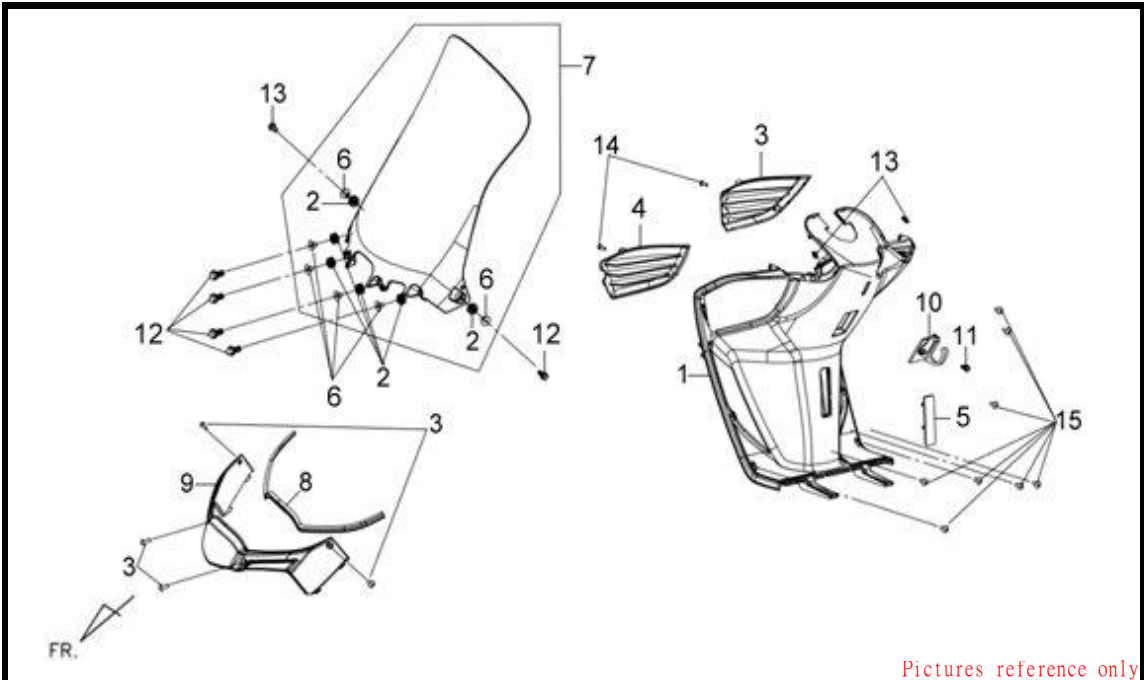

F07 INNER COVER ASSY

JOYRIDE 200 i EVO

Pictures reference only

PARTS NUMBER	DESCRIPTION	QTY	EFFECTIVE DATE	
1 64304-LVA-000-KA	INNER COVER BK-001U	1		
1-1 87505-LVA-000	TIRE CAUTION MARK	1		
2 64304-X01-000	FR.COVER RUBBER	6		
3 64315-LVA-000	R.AIR OUTLET DUCT BK-001U	1		
4 64316-LVA-000	L.AIR OUTLET DUCT BK-001U	1		
5 64318-H6B-010-KA	FRAME NUMBER LID(BK-001U)	1		
6 67101-HMA-000	WINDSCREEN SCREW CAP	6		
7 6710A-LVA-900	WIND SCREEN SET	1		
8 67111-LVA-010	WIND SCREEN GARNISH RUB.SEAL	1		
9 6711G-LVA-000-KB	WIND SCREEN GARNISH SET BK-001U	1		
9-1 87121-H85-000	SYM MARK(POLY)	1		
10 81132-H6T-000-KA	LUGGAGE HOOK (BK-001U)	1		
10 81132-HY1-000-KA	LUGGAGE HOOK BK-001U	1	2013/3/18	Y
11 90111-M9Q-800	FLANGE BOLT 6MM	1		
12 90119-HMA-000	SCREW WASHER 5X18	4		
13 90308-X04-000	SPECIAL NUT 5MM	2		
14 93903-35380	TAPPING SCREW 5X16	2		
15 93903-45380	TAPPING SCREW 5X16	8		