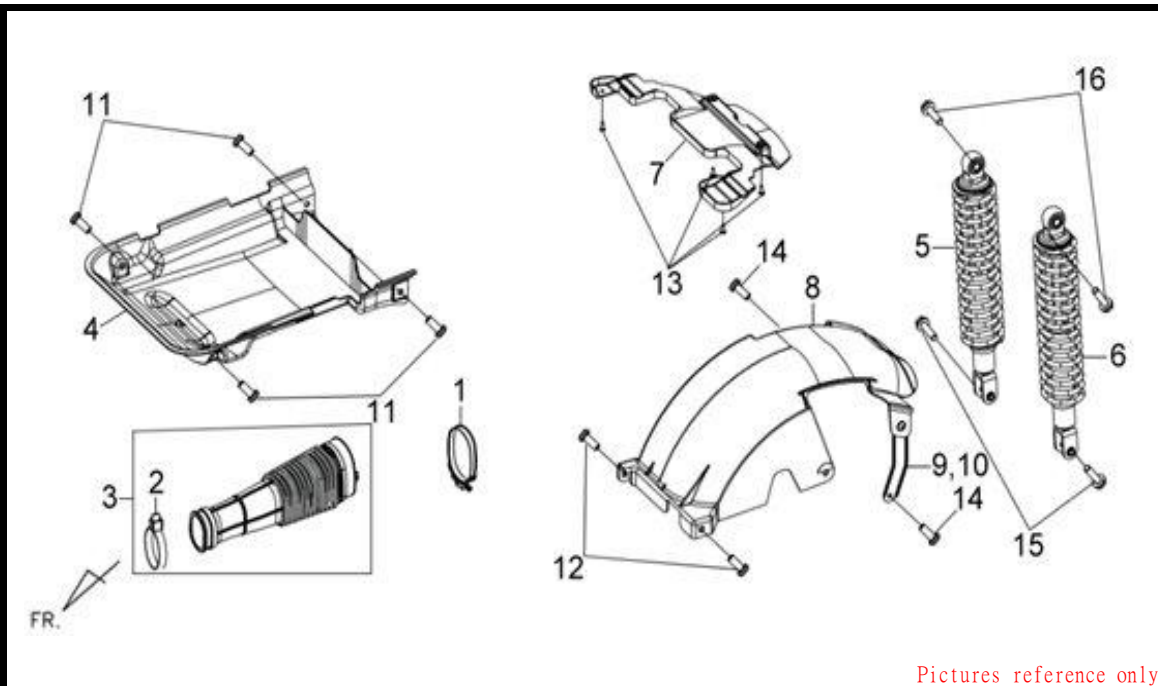

F11 CENTER FENDER

JOYRIDE 200 i EVO

Pictures reference only

PARTS NUMBER	DESCRIPTION	QTY	EFFECTIVE DATE
1 11346-GY6-900	BAND L COVER DUCT	1	
2 17242-M9Q-000	AIR/C DUCT BAND	1	
3 1940A-H9A-000	L. COVER DUCT ASSY	1	
4 50613-H9A-000-KA	UNDER COVER BK-001U	1	
5 52400-LVA-000-KB	R REAR CUSHION ASSY.BK-001C	1	
6 52450-LVA-000-KB	L REAR CUSHION ASSY.BK-001C	1	
7 80101-LVA-000	RR.INNER FENDER	1	
8 8010B-H9A-904	CENTER FENDER ASSY	1	
9 80110-H9A-000	CENTER FENDER BRACKET	1	
10 80111-H9A-000	CENTER FENDER BRKT. COMP	1	
11 90111-M9Q-800	FLANGE BOLT 6MM	4	
12 90111-M9Q-900	FLANGE BOLT(MFZn2-C)6MM	2	
13 93903-45380	TAPPING SCREW 5X16	4	
14 95801-06012-07	FLANGE BOLT 6X12	2	
15 95801-08035-07	FLANGE BOLT M8X35	2	
16 95801-10040-08	FLANGE BOLT 10X40	2	

※ Please check the color & stripe information according to the color index TEAMWORLD IND. 2012.03