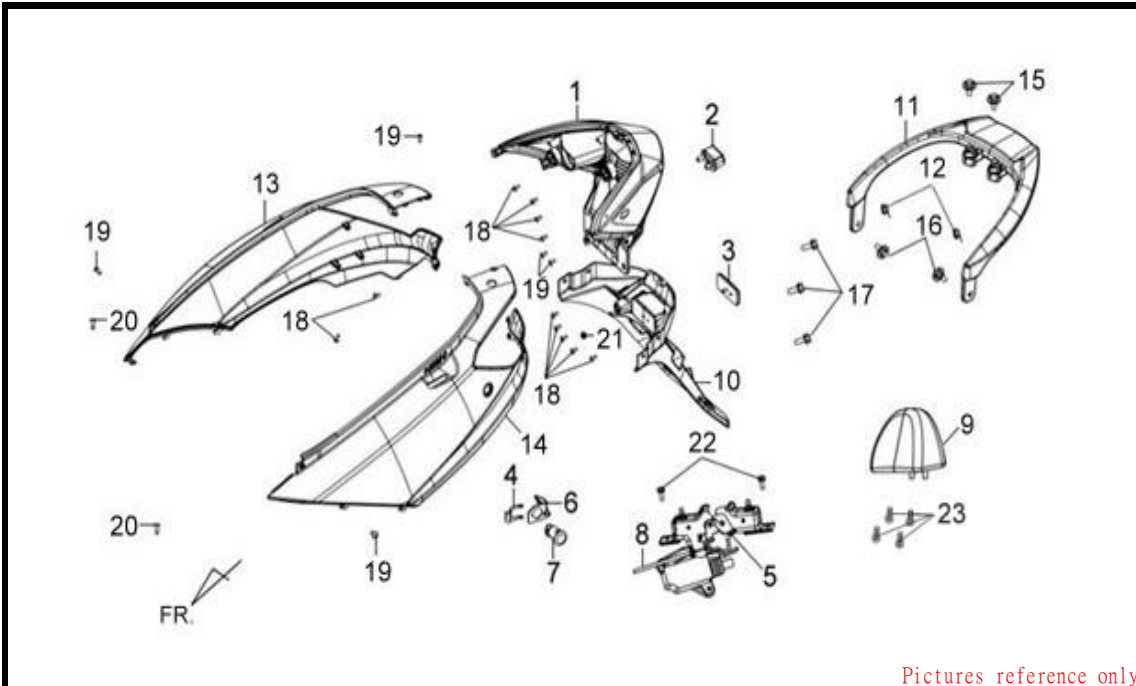

F10-1 L/R BODY COVER

JOYRIDE 200 i EVO

Pictures reference only

PARTS NUMBER	DESCRIPTION	QTY	EFFECTIVE DATE
14 83600-LVA-000-JG	LH.BODY COVER BK-433S	1	
14-1 87126-LVA-010	L/RH. BODY COVER EMBLEM	1	
14-2 87129-LVA-000	BODY COVER EMBLEM A	1	
14 83600-LVA-000-IP	LH.BODY COVER GY-517S	1	
14-1 87126-LVA-010	L/RH. BODY COVER EMBLEM	1	
14 83600-LVA-000-SO	LH.BODY COVER S-421S	1	
14-1 87126-LVA-010	L/RH. BODY COVER EMBLEM	1	
14-2 87129-LVA-000	BODY COVER EMBLEM A	1	
14 83600-LVA-000-QU	LH.BODY COVER WH-300P	1	
14-1 87126-LVA-010	L/RH. BODY COVER EMBLEM	1	
14-2 87129-LVA-000	BODY COVER EMBLEM A	1	
15 90105-M9Q-900	SPECIAL BOLT 8X22	2	
16 90107-LEA-000	FLANGE BOLT 8X12	2	
17 93404-06012-07	WASHER BOLT 6X12	3	
18 93903-35380	TAPPING SCREW 5X16	11	
19 93903-44380	TAPPING SCREW 4X12	5	
20 93903-45380	TAPPING SCREW 5X16	2	
21 94050-05080	FLANGE NUT 5MM	1	
22 95801-06012-08	FLANGE BOLT 6X12	2	
23 95801-08016-07	FLANGE BOLT 8X16	4	

※ Please check the color & stripe information according to the color index !