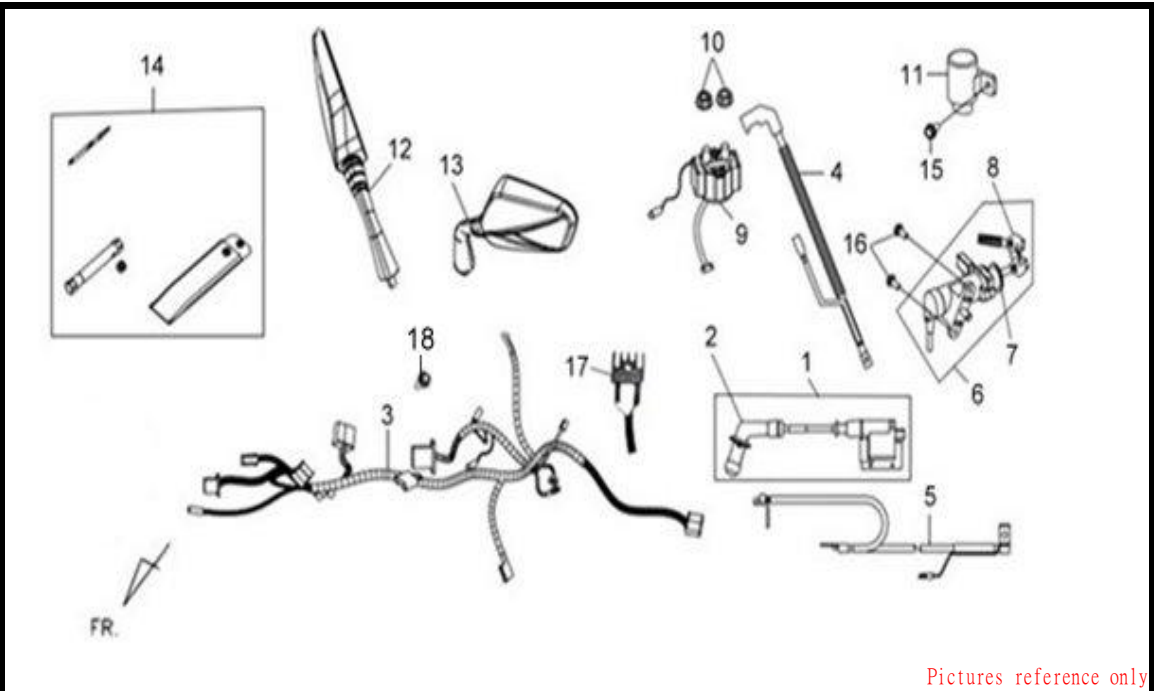

F19 WIRE HARNESS

JOYRIDE 200 i EVO

Pictures reference only

PARTS NUMBER	DESCRIPTION	QTY	EFFECTIVE DATE	
1 3051A-HLK-000	IGN. COIL ASSY	1		
2 30700-H5B-000	NOISE SUPP. CAP ASSY	1		
3 32100-LVA-100	WIRE HARNESS	1		
3 32100-LVA-110	WIRE HARNESS	1	2012/12/3	N
3 32100-LVA-200	WIRE HARNESS	1	2012/12/10	N
4 32411-H9A-000	BATTERY CABLE	1		
5 32412-H9A-000	CABLE EARTH	1		
6 35010-LVA-010	KEY SET	1		
7 35101-LVA-000	LOCK CAP (EM72-203D)	1		
8 35111-H9A-000-A	KEY COMP	1		
8 35111-H9A-000-B	KEY COMP	1		
9 35850-H6B-000	START MAG. SET	1		
10 35859-M9Q-000	STAR MAG. SW NUT	2		
11 38301-RFA-000	WINKER RELAY COMP	1		
12 88110-LVA-000	R.BACK MIRROR ASSY	1		
13 88120-LVA-000	L.BACK MIRROR ASSY	1		
14 89010-M92-000	TOOL SET	1		
15 95801-06012-08	FLANGE BOLT 6X12	1		
16 95801-06016-08	FLANGE BOLT 6X16	2		
17 31700-M46-000	SILICON RECT. COMP	1		
18 90110-FYA-000	FLANGE BOLT 6X14	1	2012/4/2	

※ Please check the color & stripe information according to the color index

TEAMWORLD IND. 2012.03