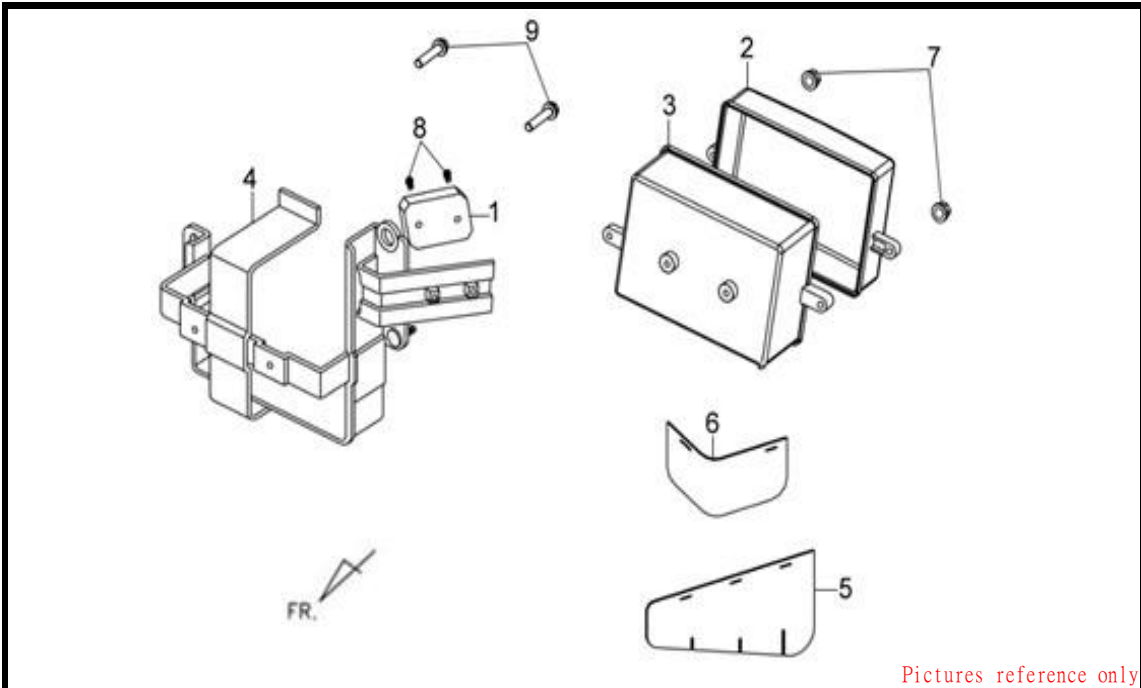

F13 BATTERY CASE

JOYRIDE 200 i EVO

Pictures reference only

PARTS NUMBER		DESCRIPTION	Q T Y	EFFECTIVE DATE
1	31600-M56-100	REG. REC. ASSY.	1	
2	50326-LVA-000	BATTERY COVER	1	
3	50327-H9A-000	BATTERY CASE	1	
4	50328-LVE-000	BATTERY COVER STAY	1	
5	80104-H9A-000	L. SPLASH BOARD PLATE	1	
6	80107-H9A-000	SIDE SPLASH BOARD	1	
7	90302-L03-000	WASHER NUT 6MM	2	
8	95801-06012-08	FLANGE BOLT 6X12	2	
9	95801-08012-08	FLANGE BOLT 8X12	2	

※ Please check the color & stripe information according to the color index TEAMWORLD IND. 2012.03