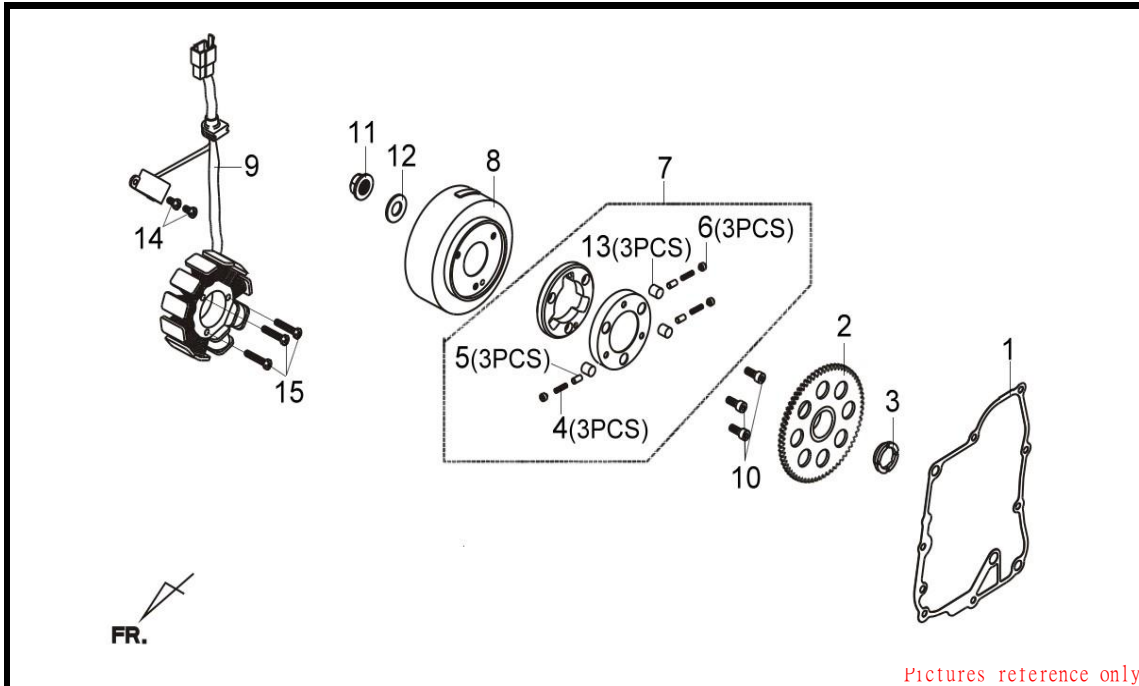

PARTS NUMBER	DESCRIPTION	Q T V	EFFECTIVE DATE
1 11394-H9A-000	R. CRANK CASE COVER GASKET	1	
2 28110-H9A-000	STARTING CLUTCH GEAR COMP	1	
3 28115-H9A-000	START.DRIVEN GEAR COLLAR	1	
4 28125-426-000	CLUTCH ROLLER STARTER SPR	3	
5 28126-M9Q-000	STARTING ROLLER SPRING CAP	3	
6 28129-M9Q-300	CLUTCH ROLLER SPG STOPPER	3	
7 2812A-V01-000	START.CLUTCH OUTER ASSY	1	
8 31110-LVA-000	FLYWHEEL COMP	1	
9 31120-LVA-000	STATOR COMP	1	
10 90004-M9Q-000	SOCKET BOLT 6*12	3	
11 90201-KR8-751-M1	FLANGE NUT 14MM	1	
12 90401-KJ9-000	THRUST WASHER 14X28X2	1	
13 91101-377-000	ROLLER 10.2*11.5	3	
14 93500-05016-0A	PAN SCREW 5X16	2	
15 93500-05035-0A	PAN SCREW 5X35	3	

※ Please check the color & stripe information according to the color index

LD IND. 2012.03