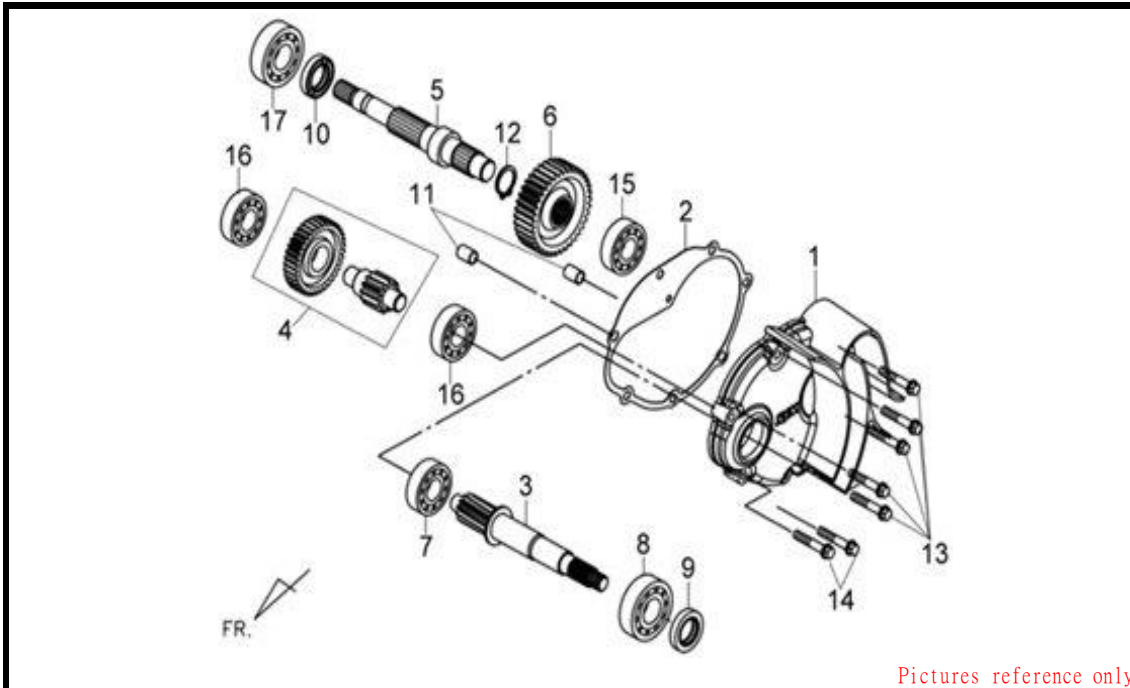

E13 MISSION COVER

JOYRIDE 200 i EVO

Pictures reference only

PARTS NUMBER	DESCRIPTION	QTY	EFFECTIVE DATE
1 21301-H9A-000	MISSION COVER	1	
2 21395-M92-000	MISSION COVER GASKET	1	
3 23411-H9B-010	DRIVE SHAFT(15T)	1	
4 23420-M92-000	COUNTER SHAFT COMP 43T/14T	1	
5 23431-H9A-000	FINAL SHAFT	1	
6 23432-M92-000	FINAL GEAR	1	
7 91003-M8Q-000	RADIAL BALL BRG.CSB301JR2	1	
8 91104-KN7-670	RADIAL BALL BRG CSB204JR2	1	
9 91202-KJ9-003	OIL SEAL 20X32X6	1	
10 91255-M9Q-300	OIL SEAL 27X42X7	1	
11 94301-08140	DOWEL PIN 8X14	2	
12 94510-20000	EX. CIR CLIP 20MM	1	
13 96001-06030-08	FLANGE SH BOLT 6X30	5	
14 96001-06035-08	FLANGE BOLT SH 6X35	2	
15 96100-62033-10	RAD.BRG.BALL 6203 C3/2A	1	
16 96100-63013-00	RAD.BALL.BRG 6301 C3	2	
17 96150-60043-10	RADIAL BALL BEARING6004LLU	1	

※ Please check the color & stripe information according to the color index **STEAMWORLD IND. 2012.03**