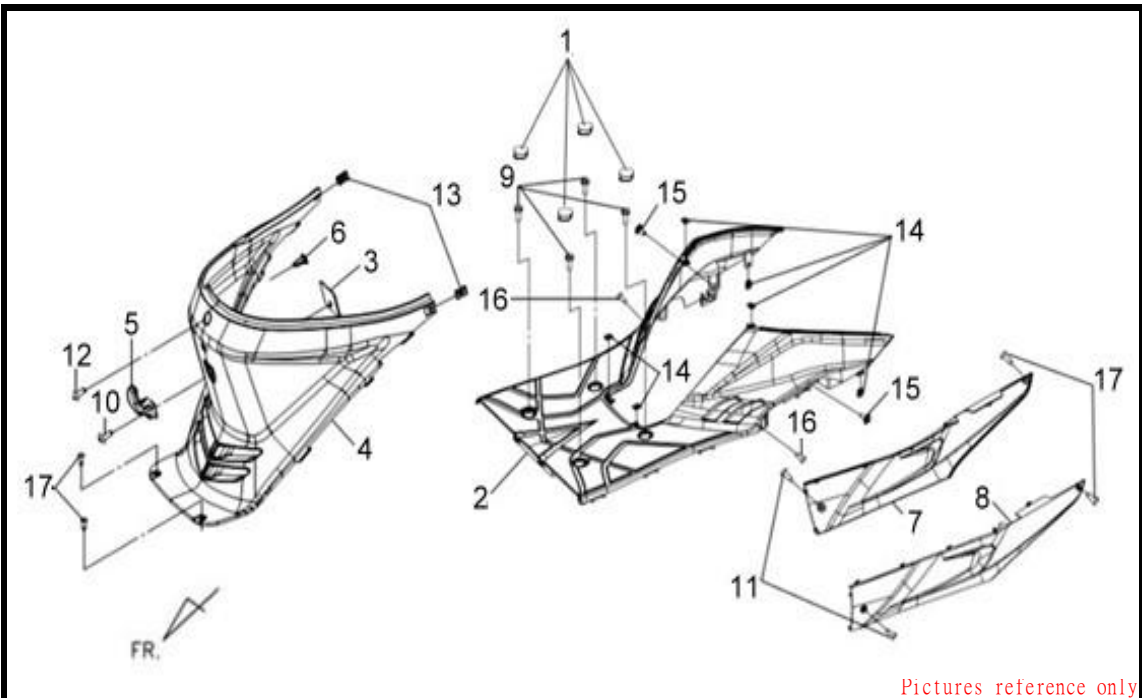

F08 FLOOR PANEL

JOYRIDE 200 i EVO

Pictures reference only

PARTS NUMBER	DESCRIPTION	QTY	EFFECTIVE DATE
1 50612-F02-010-KA	CAP A FLR STEP (BK-001U)	4	
2 64310-LVA-000-KA	FLOOR PANEL BK-001U	1	
3 77107-H12-000	HELMET HOOK BRKT.	1	
4 80152-LVA-000-KA	CENTER COVER BK-001U	1	
5 81132-H12-000-KA	LUGGAGE HOOK(BK-001U)	1	
6 81133-H12-000	LUGGAGE HOOK STOPPER	1	
7 8352G-LVA-000-JG	R SIDE COVER SET BK-433S	1	
7-1 87123-HWA-000-S	SYM STRIPE S-480S	1	
7 8352G-LVA-000-IP	R SIDE COVER SET GY-517S	1	
7-1 87123-HWA-000-S	SYM STRIPE S-480S	1	
7 8352G-LVA-000-SO	R SIDE COVER SET S-421S	1	
7-1 87123-HWA-000-S	SYM STRIPE S-480S	1	
7 8352G-LVA-000-QU	R SIDE COVER SET WH-300P	1	
7-1 87123-HWA-000-S	SYM STRIPE S-480S	1	
8 8362G-LVA-000-JG	L SIDE COVER SET BK-433S	1	
8-1 87123-HWA-000-S	SYM STRIPE S-480S	1	
8 8362G-LVA-000-IP	L SIDE COVER SET GY-517S	1	
8-1 87123-HWA-000-S	SYM STRIPE S-480S	1	
8 8362G-LVA-000-SO	L SIDE COVER SET S-421S	1	
8-1 87123-HWA-000-S	SYM STRIPE S-480S	1	
8 8362G-LVA-000-QU	L SIDE COVER SET WH-300P	1	
8-1 87123-HWA-000-S	SYM STRIPE S-480S	1	
9 90111-HKD-000	BOLT FLANGE 6MM	4	
10 90115-G02-000	BOLT 6X16	1	
11 90118-HAA-000	WASHER BOLT 5X14	2	
12 90119-G03-000	SCREW WASHER 5X22	1