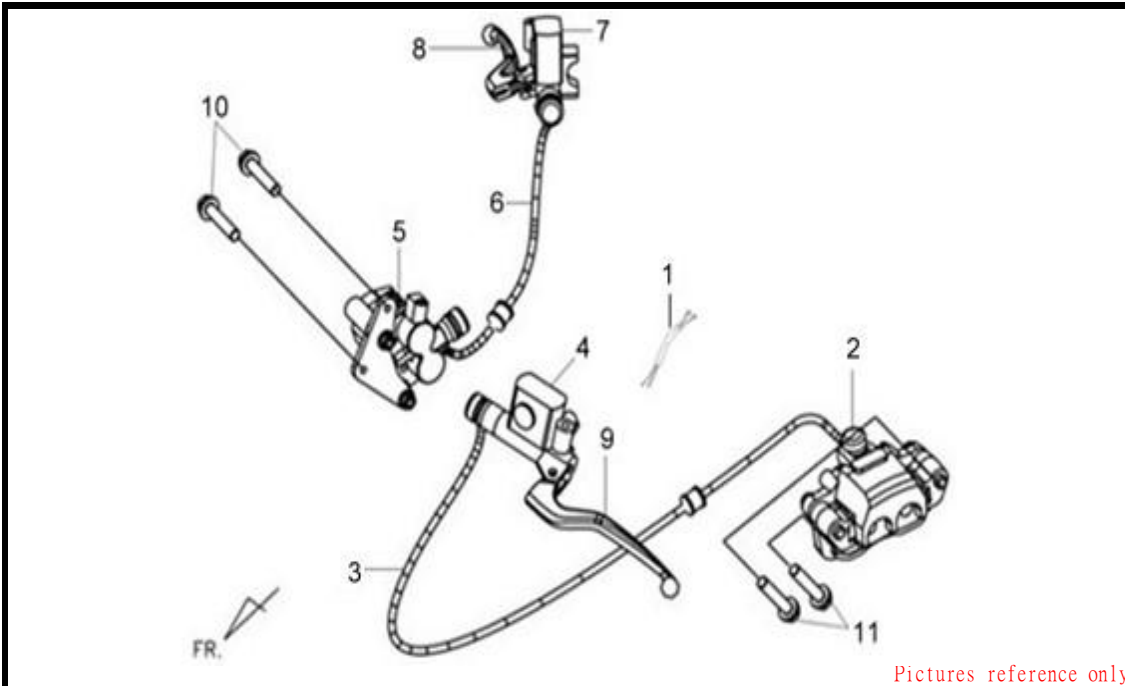

Pictures reference only

PARTS NUMBER	DESCRIPTION	QTY	EFFECTIVE DATE
1 32106-LVA-000	DIAGNOSTIC SUB CORD	1	
2 43100-H85-000	RR. CALIPER ASSY	1	
2-1 43108-HMA-000-A	REAR PAD SET	1	
2-2 32106-H9A-000	SUB. HARNESS	1	
3 43126-LVM-000	RR.BRAKE HOSE COMP	1	
4 43500-H9L-000	RR.MASTER CYL. ASSY	1	
4-1 35350-KBN-900	RR. STOP SWITCH ASSY(L)	1	
5 45100-H3A-800-SH	FR. CALIPER ASSY S-421S	1	
5-1 45105-H3A-000-A	BRAKE PAD SET	1	
6 45126-LVA-000	FR.BRAKE HOSE COMP	1	
7 45500-H9L-000	FR. MASTER CYLINDER ASSY	1	
7-1 35340-KBN-900	FR. STOP SW. ASSY(R)	1	
7-2 32106-H9A-000	SUB. HARNESS	1	
8 53175-HLB-000	R.STEERING HANDLE LEVER	1	
9 53178-HLB-000	L.HANDLE LEVER	1	
10 90104-H9A-000	FLANGE BOLT 8X45	2	
11 90106-H21-900	FLANGE BOLT 8X34	2	

※ Please check the color & stripe information according to the color index TEAMWORLD IND. 2012.03