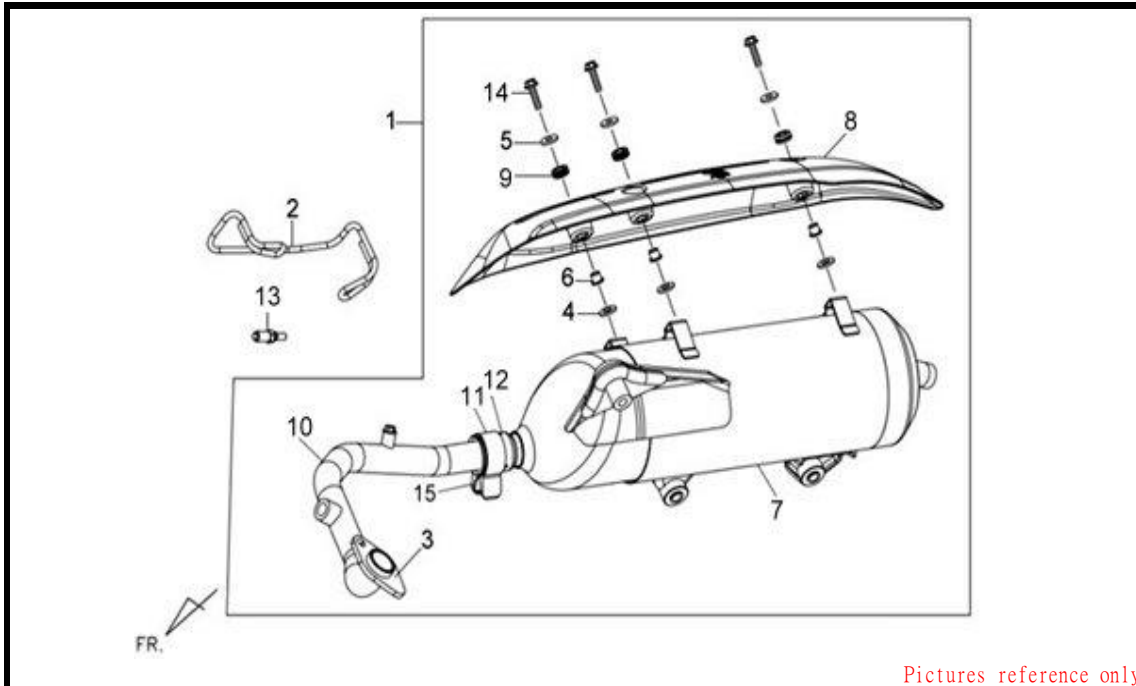

F21 EXH. MUFFLER ASSY

JOYRIDE 200 i EVO

Pictures reference only

PARTS NUMBER	DESCRIPTION	QTY	EFFECTIVE DATE	
1 18000-LVA-000-Y	EXH.MUFFLER ASSY YR-176(CATALYST)	1		
1 18000-LVV-000	EXH. MUFFLER ASSY(CATALYST)	1	2013/4/1	N
2 18241-LVA-000	EXH.PIPE PROTECTOR	1		
3 18291-H9A-000	EXHAUST PIPE GASKET	1		
4 18292-F3E-000	PROTECTOR PACKING A	3		
5 18293-F3E-000	PROTECTOR PACKING	3		
6 18295-F3E-000	COLLAR M6	3		
6 18295-A1A-000	COLLAR M6	3	2013/6/17	N
7 18310-LVA-300	MUFFLER COMP	1		
8 18318-LVA-000-Y	MUFFLER PROTECTOR YR-176	1		
8 18318-LVA-000	MUFFLER PROTECTOR	1	2013/4/1	N
9 18320-F3E-000	PROTECTOR RUBBER	3		
9 18321-L1A-000	PROTECTOR RUBBER	3	2013/6/17	N
10 18320-LVA-300	EXH.PIPE COMP	1		
11 18321-HLK-000	MUFFLER BAND 35MM	1		
12 18322-HLK-300	MUFFLER GASKET	1		
13 37890-FEA-000	O2 SENSOR	1		
14 93401-06022-07	WASHER BOLT 6X22	3		
15 93403-08032-07	WASHER BOLT	1		

※ Please check the color & stripe information according to the color index TEAMWORLD IND. 2012.03