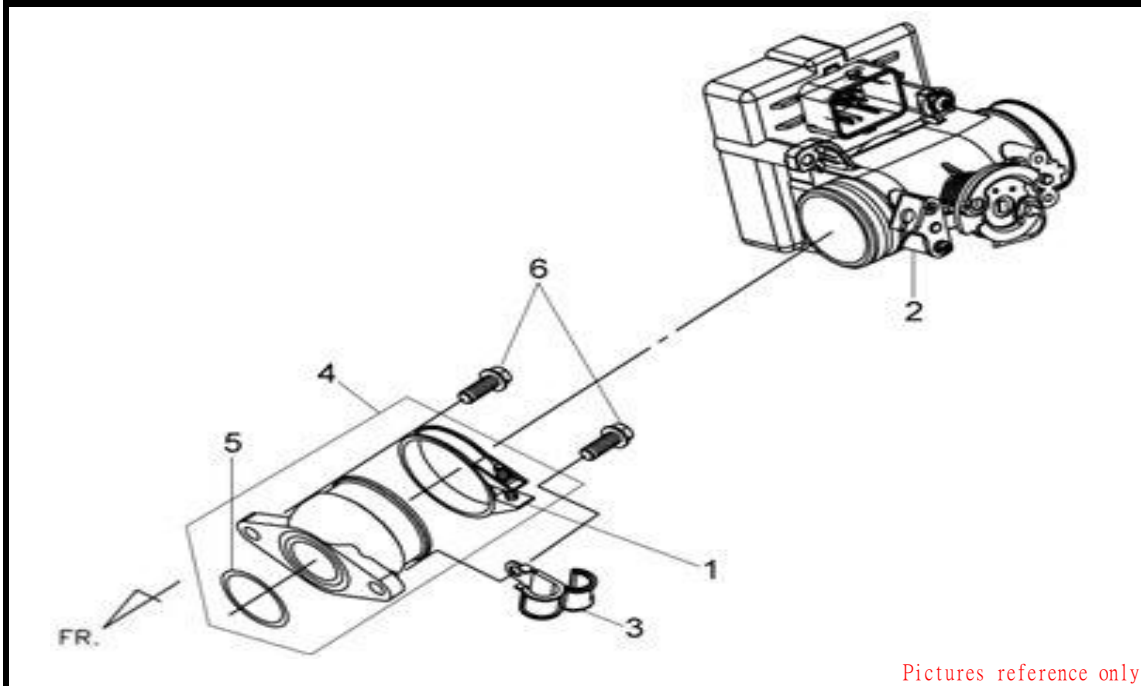

E02 ECU ASSY

JOYRIDE 200 i EVO

Pictures reference only

PARTS NUMBER	DESCRIPTION	QTY	EFFECTIVE DATE
1 16219-LVA-000	INLET PIPE BAND 50	1	
2 16400-LVA-000-KD	ECU ASSY	1	
3 17114-LVA-000	FUEL TUBE CLAMP	1	
4 1711A-LVA-000	INLET PIPE ASSY	1	
5 91301-028-000	O RING 27X2	1	
6 96001-06020	BOLT FLANGF SH 6X20	2	

※ Please check the color & stripe information according to the color index **TEAMWORLD IND. 2012.03**