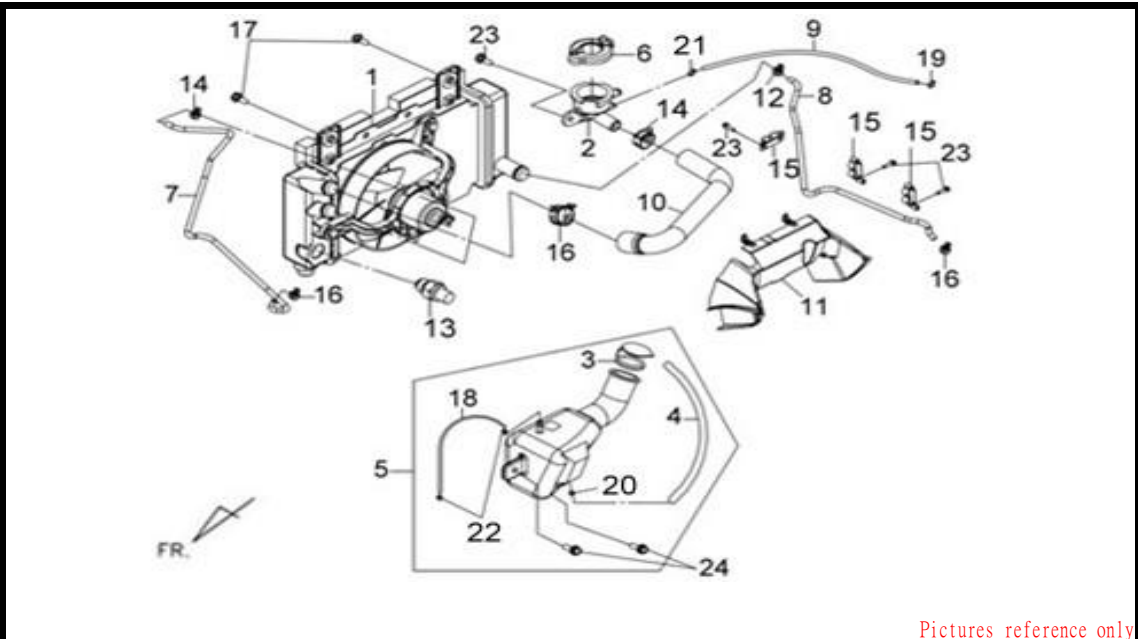

F06 RADIATOR

JOYRIDE 200 i EVO

PARTS NUMBER	DESCRIPTION	QTY	EFFECTIVE DATE	
1 19000-LVA-000	RADIATOR SHROUD ASSY	1		
1 19000-LVA-010	RADIATOR SHROUD ASSY	1	2012/12/3	N
2 19039-LVA-000	FILLER NECK	1		
3 19104-M9Q-000	RESERVE TANK CAP.	1		
4 19109-H9A-010	RESERVE TANK TUBE	1		
5 1910A-LVA-000	RESERVE TANK ASSY	1		
6 19111-H9A-000	RADIATOR FILLER CAP	1		
7 19121-LVA-000	RAD.INLET HOSE	1		
8 19123-LVA-000	RAD.OUTLET HOSE	1		
9 19124-LVA-000	RADIATOR HOSE B	1		
10 19125-LVA-010	RADIATOR HOSE A	1		
11 19201-LVA-000-KA	RADIATOR AIR OUTLET DUCT BK-001U	1		
12 91405-SS0-003	WATER HOSE CLAMP	1		
13 37760-V01-000	THERMO SW ASSY.	1		
13 37760-HMA-000	THERMO. SW	1	2012/7/24	N
14 19505-KS6-700	WATER HOSE CLAMP A	1		
15 90682-SB0-671	CLAMP CNSTR HOSE	2		
16 91405-SS0-003	WATER HOSE CLAMP	3		
17 93405-06012-08	WASHER BOLT	2		
18 95001-80550-40	FUEL TUBE	1		
19 95002-02070	TUBE CLIP B7	1		
20 95002-02080	BREATHER TUBE CLIP B8	1		
21 95002-02100	TUBE CLIP B10	1		
22 95002-02130	TUBE CLIP B 12.5	2		
23 95801-06012-08	FLANGE BOLT 6X12	4		
24 95801-06016-08	FLANGE BOLT 6X16	2