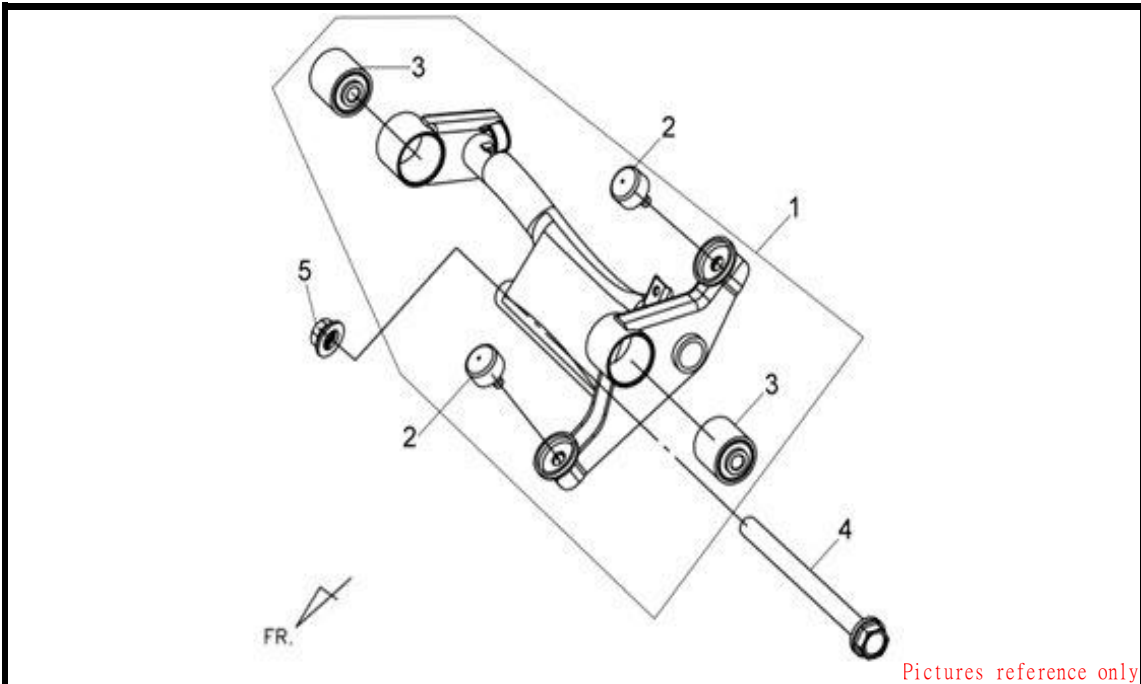

Pictures reference only

PARTS NUMBER	DESCRIPTION	QTY	EFFECTIVE DATE
1 50350-HLK-000	ENG. HANGER COMP.	1	
2 50352-HLB-000	STOPPER RUBBER	2	
3 50353-M9Q-000	SWING LOCK BUSH	2	
4 90105-H9A-000	FLANGE BOLT 12X232	1	
5 90306-M9Q-000	SELF LOCK NUT 12MM	1	

※ Please check the color & stripe information according to the color index TEAMWORLD IND. 2012.03