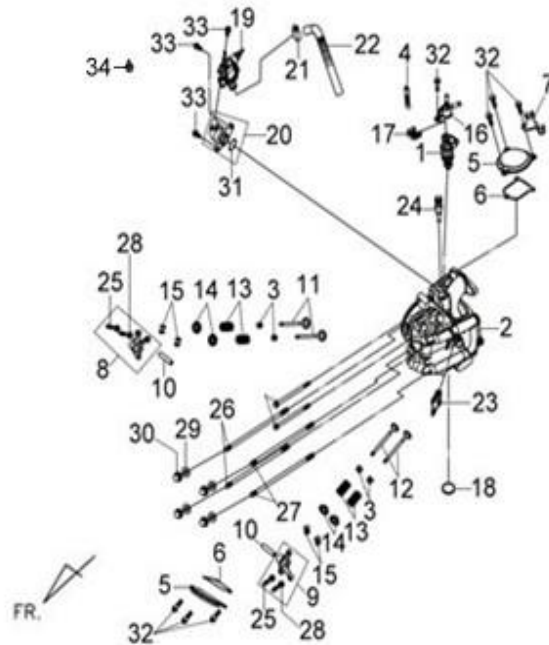

E01 CYLINDER HEAD

JOYRIDE 200 i EVO

Pictures reference only

PARTS NUMBER	DESCRIPTION	QTY	EFFECTIVE DATE
1 06414-LVA-000	FUEL INJECTOR	1	
2 12200-LVA-000	CYL.HEAD COMP	1	
3 12209-H6B-900	VALVE STEM SEAL	4	
4 12342-G02-000	CLAMP	1	
5 12361-H9A-000	TAPPER ADJ. HOLE CAP	2	
6 12362-H9A-000	TAPPET ADJ.HOLE CAP GASKET	2	
7 12363-H9A-000	IGNITION CORD CLAMP	1	
8 1443A-H9A-000	IN. VALVE ROCKER ARM ASSY	1	
9 1444A-H9A-000	EX. VALVE ROCKER ARM ASSY	1	
10 14451-H6B-000	IN. ROCKER ARM SHAFT	2	
11 14711-HNS-000	INLET VALVE	2	
12 14721-H9A-000	EXHAUST VALVE	2	
13 14751-H6B-000	VALVE OUTER SPRING	4	
14 14771-H6B-000	VALVE SPRING RETAINER	4	
15 14781-M9Q-000-A	VALVE COTTER SET(1SET/4PCS)	8	
16 17120-LVA-000	FUEL INJECTOR CAP	1	
17 17121-H6Y-000	FUEL INJECTOR CUP CLIP	1	
18 18291-H9A-000	EXHAUST PIPE GASKET	1	
19 1930A-H9A-000	THERMOSTAT CASE ASSY	1	
20 1931A-H9A-000	THERMOSTAT CASE PIPE ASSY	1	
21 19505-KS6-700	WATER HOSE CLAMP A	1	
22 1950A-H9A-000	WATER HOSE A	1	
23 1PCR7E-3	PLUG(CR7E)	1	
24 37880-HLK-900	COOLANT TEMP. SENSOR	1	
25 90012-M9Q-000	TAPPET ADJUSTING SCREW	4	
26 90031-HLK-000	CYL. STUD BOLT A	2	

※ Please check the color & stripe information according to the color index  **TEAMWORLD IND. 2012.03**

E03 CYL HEAD SIDE COVER

JOYRIDE 200 i EVO

Pictures reference only

PARTS NUMBER		DESCRIPTION	QTY	EFFECTIVE DATE
1	11211-LTA-000	BREATHER TUBE ASSY	1	
2	12300-H9A-000	CYL. HEAD SIDE COVER ASSY	1	
3	12351-M36-000	O-RING 64X3.5MM	1	
4	12363-H9A-000	IGNITION CORD CLAMP	1	
5	14100-H9A-000	CAM SHAFT COMP	1	
6	14105-A31-000	CAM SPROCKET	1	
7	14105-X01-000	CAM SPROCKET WASHER	1	
8	14108-M36-000	CENTRIFUGAL DISK	1	
9	14457-H9A-000	CAM SHAFT SETTING PLATE	1	
10	1C14401-M92-000	CAM CHAIN(SCR0404SVX94)(D.I.D)	1	
11	90083-X01-000	LOCK BOLT 6MM	2	
12	91301-B06-000	O-RING 75X2.5	1	
13	95002-50000	TUBE CLIP C9 5MM	1	
14	95701-06020-08	FLANGE BOLT	2	
15	96001-06010-08	FLANGE BOLT SH 6X10	1	
16	96001-06014-08	FLANGE BOLT SH 6X14	1	