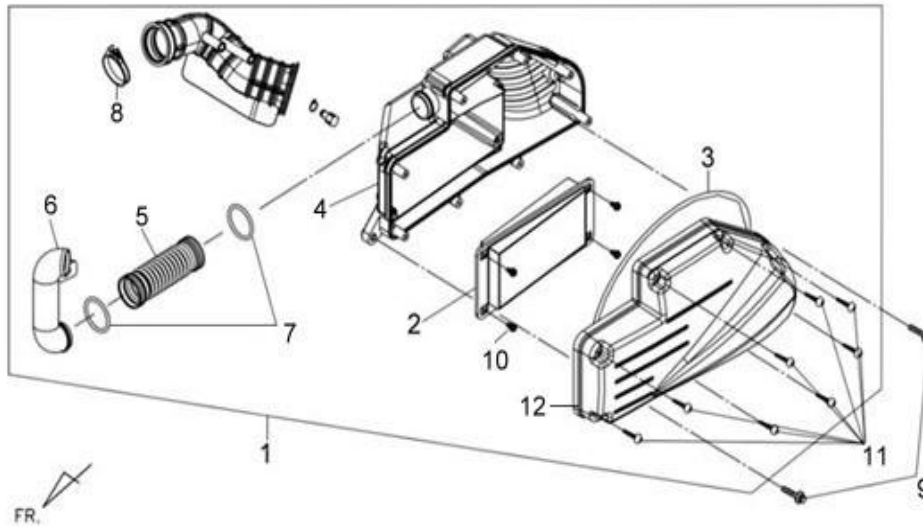

Pictures reference only

PARTS NUMBER	DESCRIPTION	QTY	EFFECTIVE DATE
1 17200-LVA-000	AIR/C ASSY	1	
2 17211-LTA-000	AIR/C ELEMENT COMP	1	
3 17214-HLK-000	AIR/C COVER SEAL	1	
4 17230-HLK-000	AIR/C CASE	1	
5 17257-HLK-000	AIR/C CASE DUCT	1	
6 17258-H9A-000	AIR/C CASE DUCT	1	
7 18362-KA4-700	BAND SILENCR SEAL	2	
8 90652-HMA-000	AIR/C CONN.TUBE BAND 48	1	
9 93404-06030-07	BOLT WASHER 6X30	2	
10 93891-05012-08	WASHER SCREW 5X12	4	
11 93903-25480	TAPPING SCREW 5X20	8	
12 17231-HLK-000	AIR CLEANER CASE COVER	1	

※ Please check the color & stripe information according to the color index TEAMWORLD IND. 2012.03