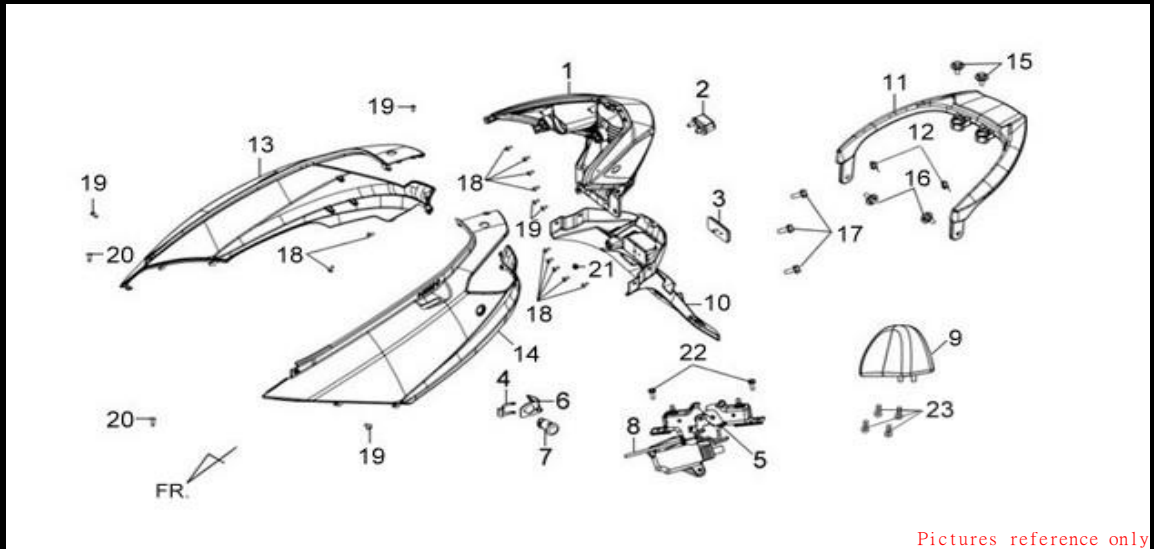

F10 L/R BODY COVER

JOYRIDE 200 i EVO

Pictures reference only

PARTS NUMBER	DESCRIPTION	QTY	EFFECTIVE DATE
1 33700-LVA-000	TAIL LIGHT ASSY	1	
1-1 34905-HMA-000	BULB WINKER 12V/21W	2	
1-2 34906-M70-000	BULB TAIL LIGHT(E-mark)12V	1	
2 33740-TAW-010	LICENSE LIGHT ASSY	1	
3 33741-M9A-000	RR. REFLECTOR	1	
4 75581-T53-000	SET SPG LOCK KEY	1	
5 77230-LVA-000	SEAT CATCH ASSY	1	
6 77236-HAA-000	SEAT LOCK WASHER	1	
7 77239-T53-000	KEY SEAT LOCK	1	
8 77240-LVA-000	SEAT LOCK CABLE	1	
9 7740A-LVB-000-IP	CARRIER BACK SEAT ASSY.GY-517S	1	
9 7740A-LVB-000-QU	CARRIER BACK SEAT ASSY.WH-300P	1	
9 7740A-LVB-000-SO	CARRIER BACK SEAT ASSY.S-421S	1	
9 7740A-LVB-000-JG	CARRIER BACK SEAT ASSY.BK-433S	1	
10 80100-LVA-000-KA	RR FENDER BK-001U	1	
10-1 87121-RA1-000-T1	SYM MARK TYPE1(55MM)	1	
11 81200-LVG-000-JG	RR.CARRIER BK-433S	1	
11 81200-LVG-000-IP	RR.CARRIER GY-517S	1	
11 81200-LVG-000-SO	RR.CARRIER S-421S	1	
11 81200-LVG-000-QU	RR.CARRIER WH-300P	1	
12 81204-H6T-000	RR. GRIP COLLAR	2	
13 83500-LVA-000-JG	RH.BODY COVER BK-433S	1	
13-1 87126-LVA-010	L/RH. BODY COVER EMBLEM	1	
13-2 87129-LVA-000	BODY COVER EMBLEM A	1	
13 83500-LVA-000-IP	RH.BODY COVER GY-517S	1	
13-1 87126-LVA-010	L/RH. BODY COVER EMBLEM	1	
13-2 87129-LVA-000	BODY COVER EMBLEM A	1	
13 83500-LVA-000-SO	RH.BODY COVER S-421S	1	
13-1 87126-LVA-010	L/RH. BODY COVER EMBLEM	1	
13-2 87129-LVA-000	BODY COVER EMBLEM A	1	
13 83500-LVA-000-QU	RH.BODY COVER WH-300P	1	
13-1 87126-LVA-010	L/RH. BODY COVER EMBLEM	1	
13-2 87129-LVA-000	BODY COVER EMBLEM A	1	

※ Please check the color & stripe information according to the color index !

TEAMWORLD IND. 2012.03