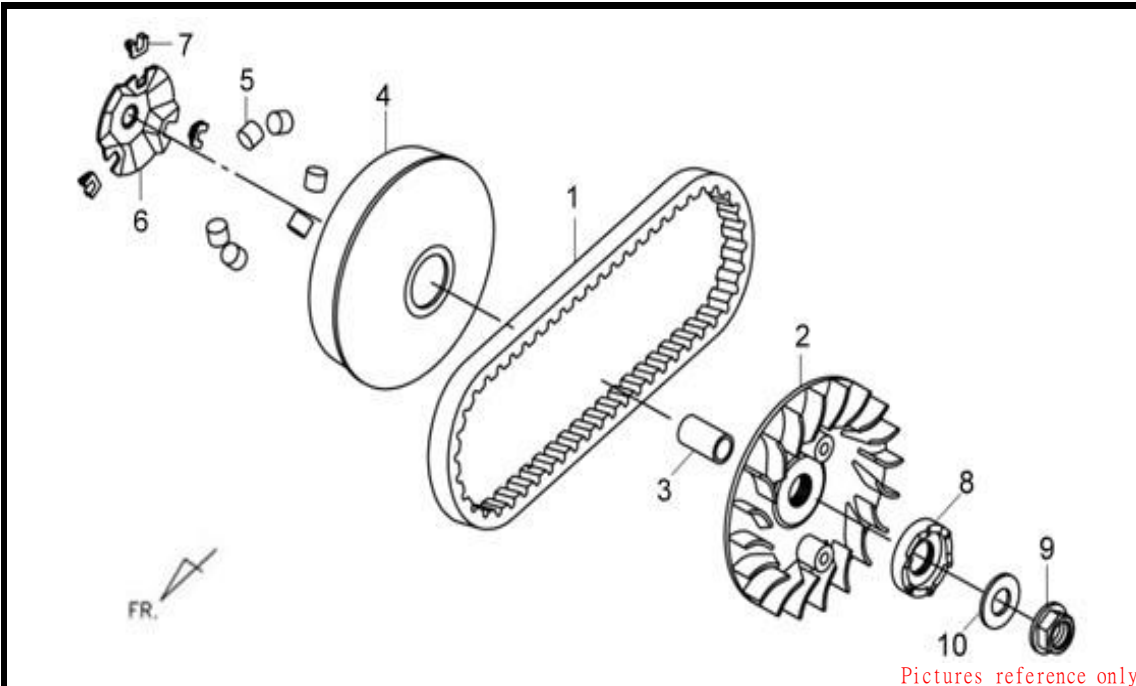

E07 MOVABLE DRIVE FACE

JOYRIDE 200 i EVO

Pictures reference only

PARTS NUMBER	DESCRIPTION	QTY	EFFECTIVE DATE
1 1B01HLK01 / 1B01H9A01	DRIVE BELT 818.86X18.7X28	1	
2 22102-RA1-000	DRIVE FACE	1	
3 22105-H9A-000	DRIVE FACE BOSS	1	
4 22110-LVA-000	MOVABLE DRIVE FACE COMP	1	
5 22121-X06-000-AM	WEIGHT ROLLER SET(13.4g)6pcs/set	6	
6 22131-LVA-000	RAMP PLATE	1	
7 22132-HLA-000-A	SLIDE PIECE SET(3pcs/set)	3	
8 28231-H01-000	KICK RATCHET	1	
9 90201-KR8-751-M1	FLANGE NUT 14MM	1	
10 90401-KJ9-000	THRUST WASHER 14X28X2	1	

※ Please check the color & stripe information according to the color index TEAMWORLD IND. 2012.03