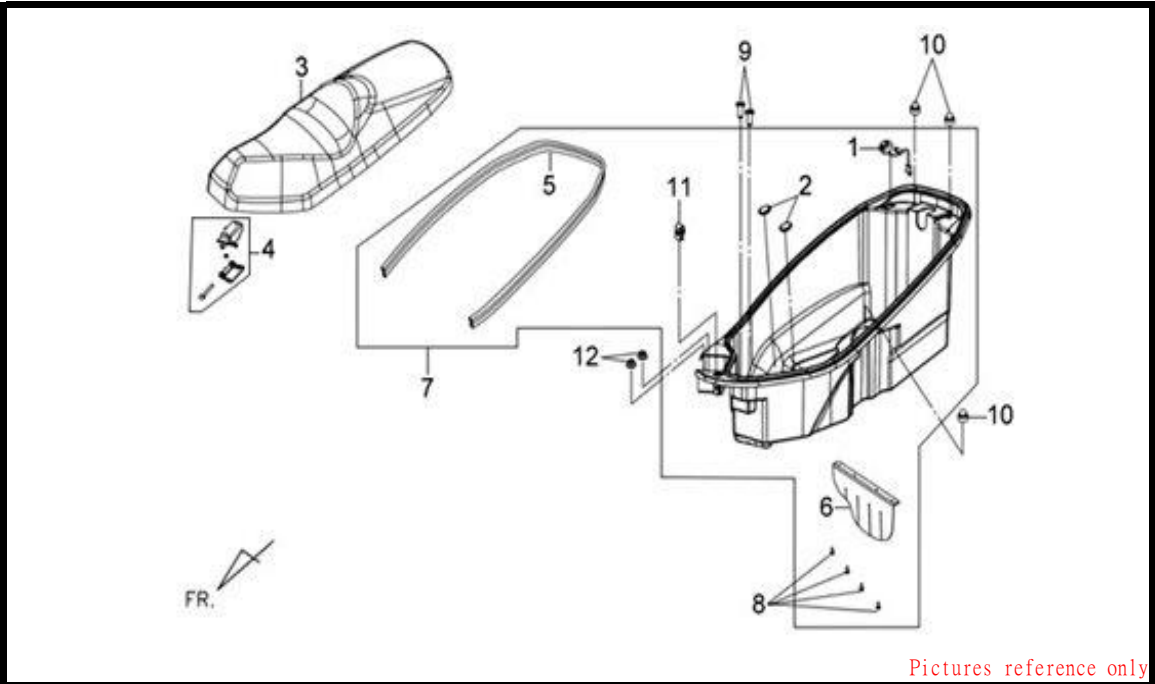

F09 LUGGAGE BOX

JOYRIDE 200 i EVO

Pictures reference only

PARTS NUMBER	DESCRIPTION	QTY	EFFECTIVE DATE	
1 36600-A1A-010	ENG.START CONTROL SW	1		
1 36600-A1A-200	ENG. START CONTROL SW	1	2013/10/1	Y
2 70529-M9Q-000	SIDE PANEL GROMMET	2		
3 7710A-HLR-110	DOUBLE SEAT ASSY	1		
4 77110-H9A-010	SEAT HINGE STAY A+B	1		
5 77115-H9A-000	SEAT RUBBER	1		
6 80105-H9A-000	CENTER SPLASH BOARD PLATE	1		
7 8126A-LVA-000-KA	LUGGAGE BOX ASSY.BK-001U	1		
8 90106-H2G-000	FLANGE BOLT 4X12	4		
9 90111-M9Q-900	FLANGE BOLT(MFZh2-C)6MM	2		
10 90301-M9Q-000	OPENSTAY NUT 6MM	3		
11 90320-GC3-000	SPRING NUT M5	1		
12 94050-06080	FLANGE NUT 6MM	2		

※ Please check the color & stripe information according to the color index TEAMWORLD IND. 2012.03