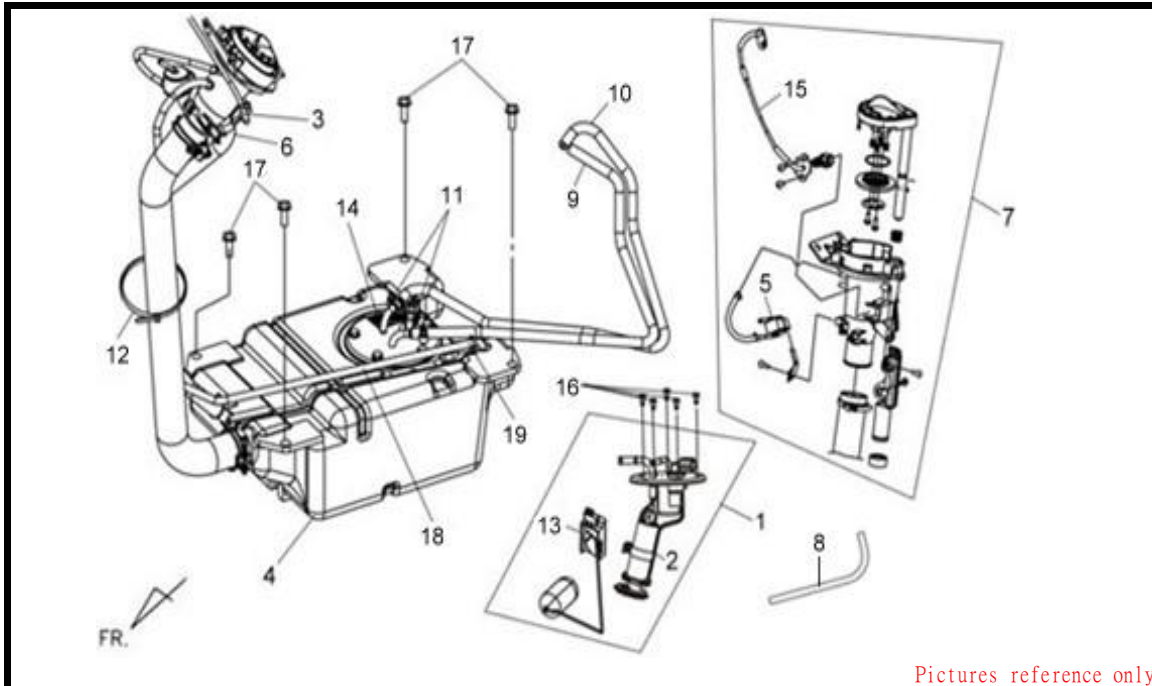

F12 FUEL TANK

JOYRIDE 200 i EVO

Pictures reference only

PARTS NUMBER		DESCRIPTION	QTY	EFFECTIVE DATE
1	16700-LVA-020	FUEL PUMP ASSY	1	
2	16710-F6B-000	FUEL PUMP FILTER	1	
3	17369-KB4-670	TUBE CLIP	2	
4	17500-HLK-000	FUEL TANK	1	
5	17580-LVA-000	FUEL CUT VALVE ASSY	1	
6	17654-LVA-000	BREATHER TUBE B	1	
7	1766A-LVA-100	FILLER PIPE ASSY	1	
8	17689-LVG-000	BREATHER TUBE	1	
9	17782-LVA-020	FEED FUEL HOSE	1	
10	1778A-LVA-000	FUEL PIPE ASSY.	1	
11	19505-H5D-900	HOSE CLAMP	2	
12	32161-T15-000	BAND 250	1	
13	37800-LVA-000	FUEL UNIT ASSY	1	
14	37801-H6T-000	FUEL FILTER PACKING	1	
15	77245-LVA-000	FUEL CAP LOCK CABLE	1	
16	90116-H6T-000	FUEL UNIT BOLT	5	
17	93404-06016-08	BOLT WASHER 6X16	4	
18	95001-55990-40	FUEL TUBE	1	
19	95002-02100	TUBE CLIP B10	1	

※ Please check the color & stripe information according to the color index

LD IND. 2012.03