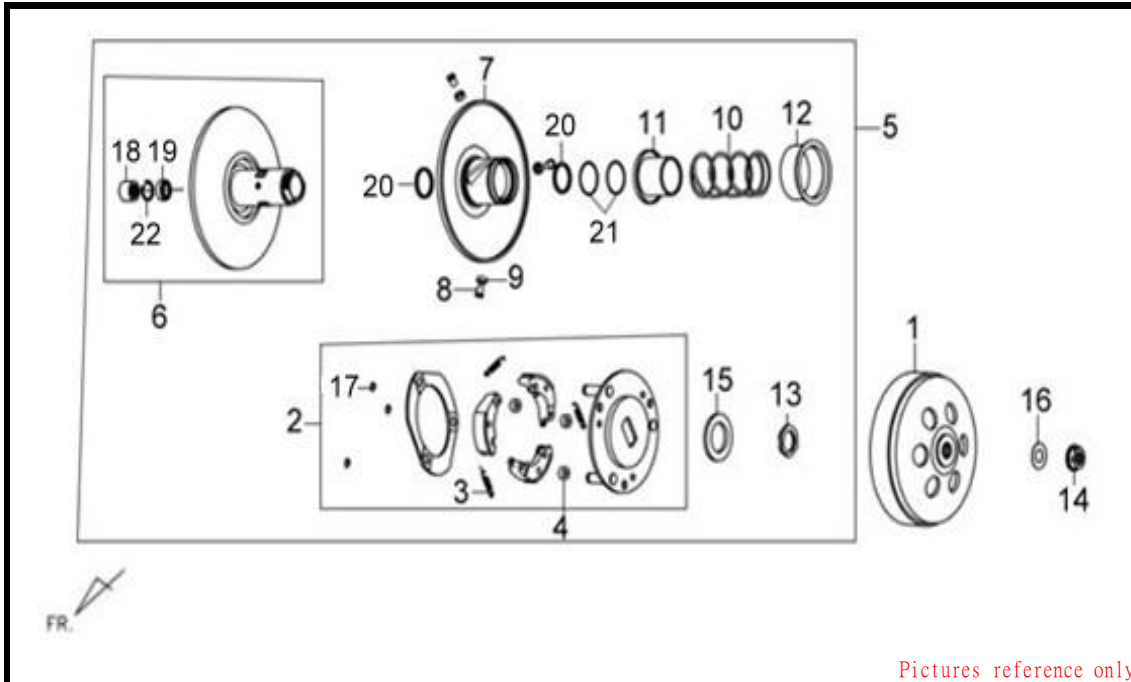

E08 DRIVE PULLEY

JOYRIDE 200 i EVO

Pictures reference only

PARTS NUMBER	DESCRIPTION	QTY	EFFECTIVE DATE
1 22101-X06-000	CLUTCH OUTER	1	
2 22300-H9B-000	DRIVE PLATE ASSY	1	
3 22401-X06-000	CLUTCH SPRING	3	
4 22804-M9Q-000	CLUTCH DAMPER RUBBER	3	
5 23010-H9B-000	DRIVEN PULLEY ASSY	1	
6 23200-M4Q-000	DRIVEN FACE ASS'Y	1	
7 23220-H9A-000	MOVABLE DRIVEN FACE COMP	1	
8 23225-M9Q-000	GUIDE PIN	3	
9 23226-M9Q-000	GUIDE ROLLER	3	
10 23233-KN7-670	DRIVEN FACE SPRING	1	
11 23237-KG8-000	SEAL COLLER	1	
12 23238-M9Q-000	SPRING COLLAR	1	
13 90202-M9Q-000	SPECIAL NUT 28MM	1	
14 90203-M9Q-000	FLANGE NUT 12MM	1	
15 90403-KN7-670	THRUST WASHER 28X44X1.5	1	
16 90441-KV7-900	WASHER 12.2X29X2.5	1	
17 90605-166-720	CIR CLIP 7MM	3	
18 91001-GY6-900-M1	NDL BRG. 20X29X18	1	
19 91002-GA7-701	NEEDLE BRG.6902LUC3/4E	1	
20 91211-M8Q-000	DRIVEN FACE SEAL 34X41X4	2	
21 91384-M9Q-000	O-RING 38.8X1.9	2	
22 94520-28000	IN. CIR. CLIP 28MM	1	

※ Please check the color & stripe information according to the color index **TEAMWORLD IND. 2012.03**