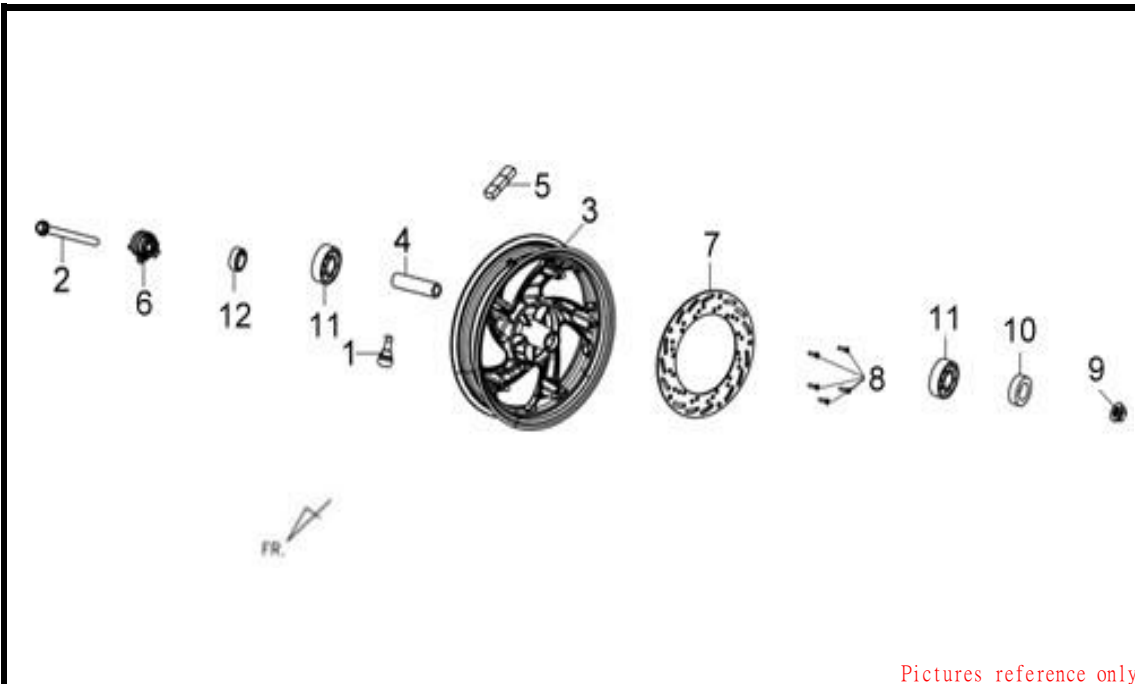

F14 FR. WHEEL

JOYRIDE 200 i EVO

Pictures reference only

PARTS NUMBER	DESCRIPTION	QTY	EFFECTIVE DATE
1 42753-KJ9-000	VALVE RIM (PVR-70B)	1	
2 44301-G22-900	FR.WHEEL AXLE	1	
3 44601-LVA-000-KB	FR.CAST WHEEL COMP BK-001C	1	
4 44620-H3A-000	FR. AXLE DISTANCE COLLAR	1	
5 44720-H9A-000	BALANCE WEIGHT	1	
6 44800-LVA-000	SPDMT.GEAR BOX ASSY	1	
7 45121-H3A-000	FR. BRAKE DISK	1	
8 90105-KR3-000	FR. DISK BOLT 8X24	5	
9 90306-M9Q-000	SELF LOCK NUT 12MM	1	
10 90754-M9Q-000	DUST SEAL 20*32*5	1	
11 90912-M9Q-000-M1	BEARING 6201LU/2A	1	
12 91258-M9Q-000-M2	SPEEDOMETER GEAR BOX SEAL	1	

※ Please check the color & stripe information according to the color index TEAMWORLD IND. 2012.03