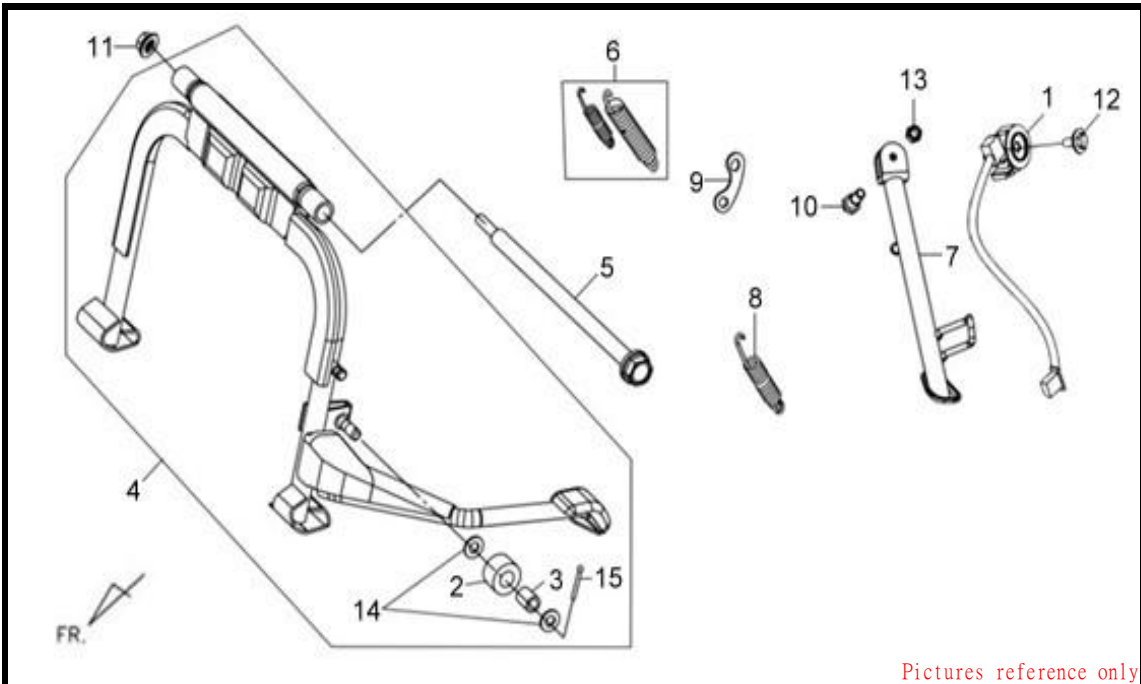

F18 MAIN STAND

JOYRIDE 200 i EVO

Pictures reference only

PARTS NUMBER	DESCRIPTION	QTY	EFFECTIVE DATE
1 36500-HMA-900	SIDE STAND SW COMP	1	
2 50505-H3A-000	STAND STOPPER RUBBER	1	
3 50506-H3A-000	STOP RUBBER COLLAR	1	
4 5050A-LVA-000	MAIN STAND ASSY	1	
5 50512-H6B-000	MAIN STAND PIVOT BOLT	1	
6 5052A-H9A-000	MAIN STAND SPG.ASSY	1	
7 50530-LVA-100	SIDE STAND COMP	1	
8 5053A-HMA-000	SIDE STAND SPRING ASSY.	1	
9 50542-M70-000	SPRING PLATE HOOK	1	
10 90108-HMA-000	SIDE STAND PIVOT SCREW	1	
11 90304-M9Q-000	NUT U FLANGE 10MM	1	
12 93404-06016-07	BOLT WASHER 6X16	1	
13 94030-08080	HEX NUT 8MM	1	
14 94102-08800	PLAIN WASHER 8mm	2	
15 94201-25200	PIN SPLIT 2.5X20	1	

※ Please check the color & stripe information according to the color index TEAMWORLD IND. 2012.03