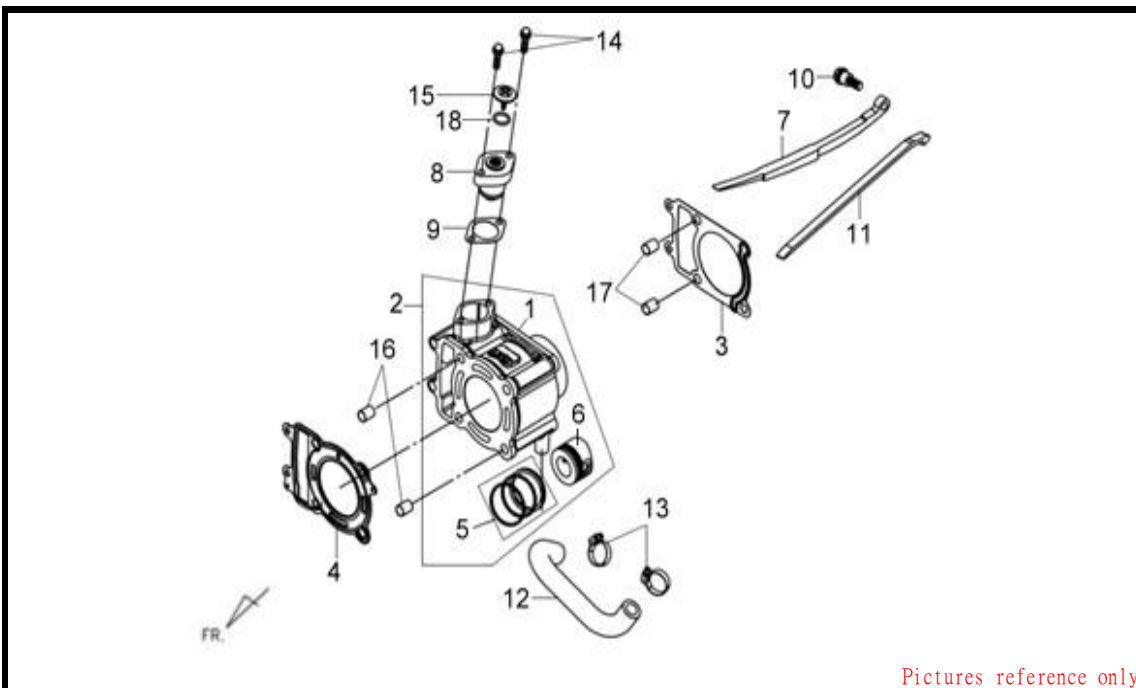

E04 CYLINDER

JOYRIDE 200 i EVO

Pictures reference only

PARTS NUMBER	DESCRIPTION	QTY	EFFECTIVE DATE
1 12100-HLA-010	CYLINDER COMP	1	
2 12100-HLA-010-A	CYLINDER ASSY	1	
3 12191-HLK-000	CYLINDER GASKET	1	
4 12251-LVA-000	CYLINDER HEAD GASKET	1	
5 13010-HLA-000	PISTON RING SET	1	
6 13101-HLA-000	PISTON	1	
7 14510-H9A-000	CAM CHAIN TENSIONER	1	
8 14520-M9Q-000	TENSIONER LIFTER ASSY	1	
9 14523-M9Q-000	TENSIONER LIFTER GASKET	1	
10 14531-KJ9-000	CAM CHAIN TENSIONERPIVOT	1	
11 14610-KV7-900	CAM CHAIN GUIDE COMP(#4007	1	
12 19502-H9A-000	WATER HOSE B	1	
13 19505-KS6-700	WATER HOSE CLAMP A	2	
14 90001-M9Q-000	FLANGE SHF BOLT 6X22	2	
15 90005-M9Q-000	PAN SCREW 6X6	1	
16 90703-M8Q-000	DOWEL PIN 10X14	2	
17 90704-HLK-000	DOWEL PIN 11X14	2	
18 91306-M9Q-000	O-RING 1.5X9.5(NBR)	1	

※ Please check the color & stripe information according to the color index **TEAMWORLD IND. 2012.03**