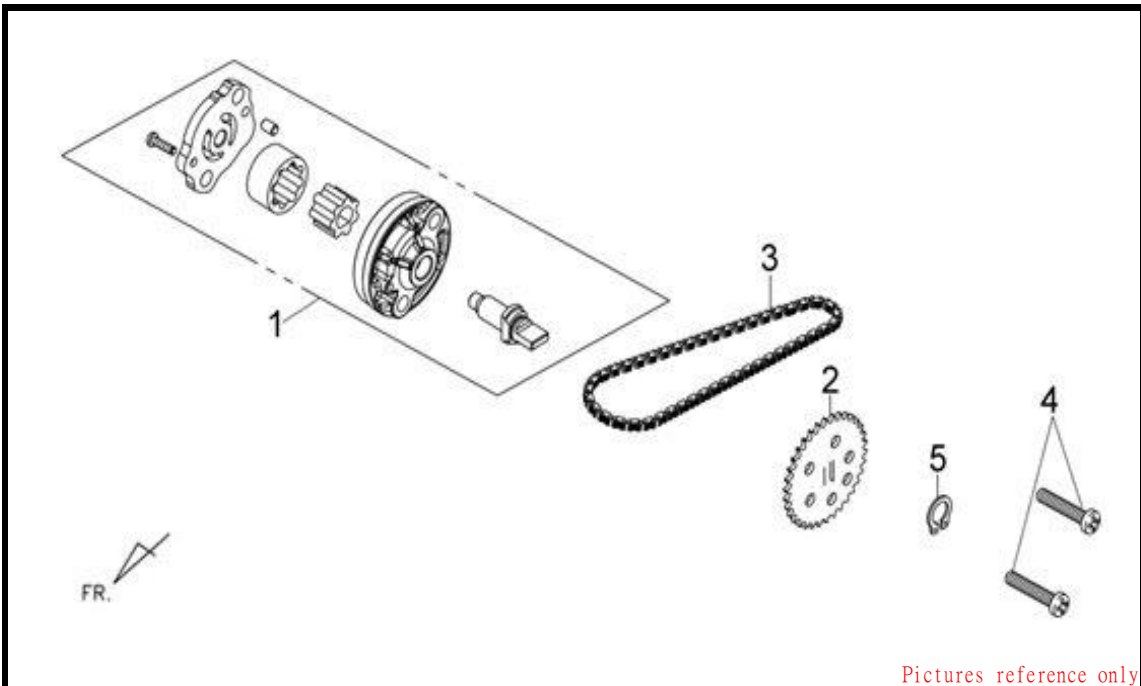

E14 OIL PUMP ASS'Y

JOYRIDE 200 i EVO

Pictures reference only

PARTS NUMBER	DESCRIPTION	QTY	EFFECTIVE DATE
1 15100-H9A-000	OIL PUMP ASSY	1	
2 15133-KM1-000	OIL PUMP DRIVEN SPROCKET	1	
3 1C15141-KJ9-003-E1	OIL PUMP CHAIN 25-46	1	
4 93500-06030-0H	PAN SCREW 6X30	2	
5 94510-10000	CIR CLIP 10MM	1	

※ Please check the color & stripe information according to the color index TEAMWORLD IND. 2012.03