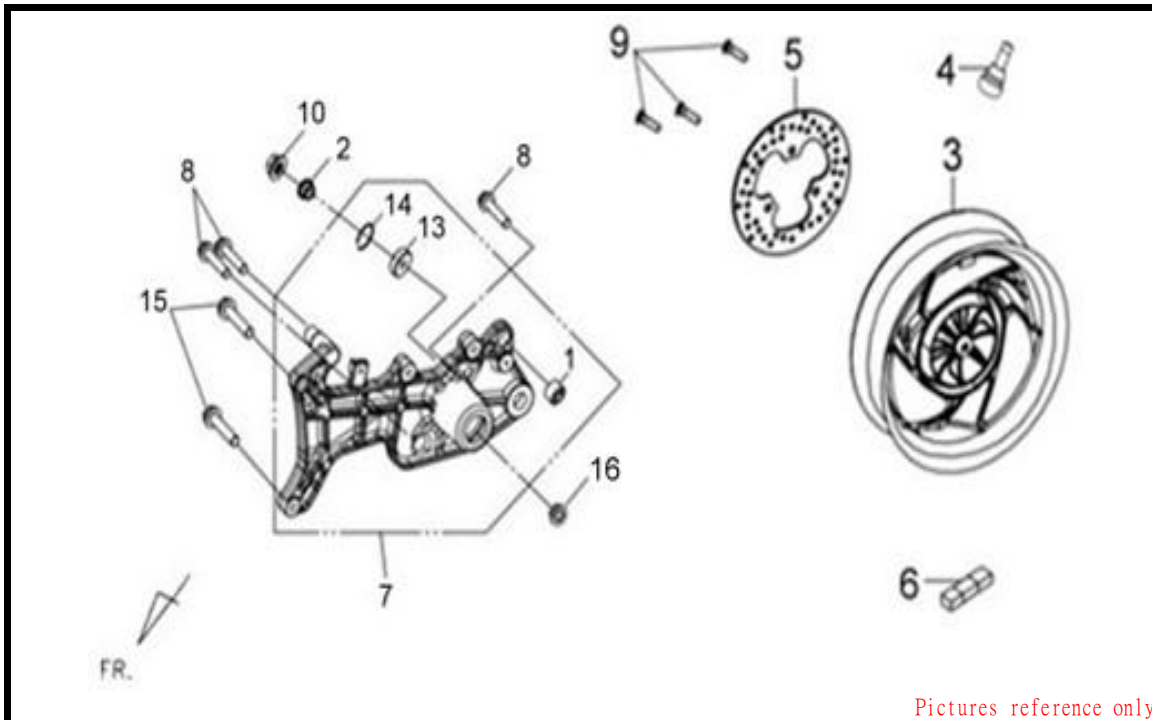

F15 RR.WHEEL

JOYRIDE 200 i EVO

Pictures reference only

PARTS NUMBER	DESCRIPTION	QTY	EFFECTIVE DATE
1 11203-GC7-300	RR. CUSH UND BUSH RUBBER	1	
2 42311-H9A-000	RR. AXLE COLLAR	1	2013/1/14
3 42601-HTA-100-KB	RR.CAST WHEEL COMP BK-001C	1	
4 42753-KJ9-000	VALVE RIM (PVR-70B)	1	
5 43121-H9A-000	RR. BRAKE DISK φ200	1	
6 44720-H9A-000	BALANCE WEIGHT	1	
7 5210A-LVA-000	RR.FORK ASSY	1	
8 90105-HTA-000	BOLT FANGE 8X35	3	
9 90105-KR3-000	FR. DISK BOLT 8X24	3	
10 90305-M9Q-900	U NUT 16 MM	1	
13 91051-H9A-000	RADIAL BALL BRG.6303ZZ C3/L106QR	1	
14 94524-47000	CIR CLIP IN47	1	
15 90131-H81-000	FLANGE BOLT M8*48	2	
16 42311-H9A-900	RR. AXLE COLLAR	1	2013/1/14

※ Please check the color & stripe information according to the color index TEAMWORLD IND. 2012.03