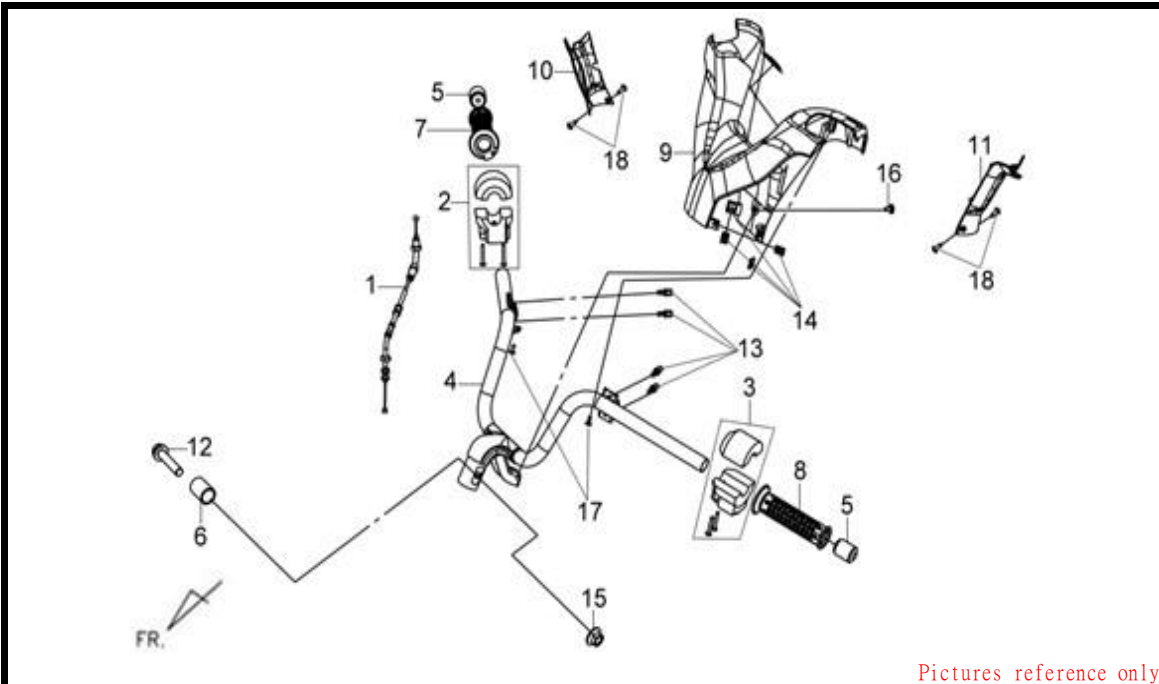

Pictures reference only

PARTS NUMBER	DESCRIPTION	QTY	EFFECTIVE DATE
1 17910-LVA-000	THROTTLE CABLE COMP	1	
2 35150-LTA-000	R HANDLE SW.ASSY.	1	
3 35200-HLA-000	L. HANDLE SW. ASSY	1	
4 53100-LVA-000	HANDLE STRG.COMP	1	
5 53104-B3D-000	HANDLE PIPE WT. ASS'Y	2	
6 53125-M9Q-000	HANDLE SET COLLAR	1	
7 53140-H85-000	R HANDLE GRIP	1	
8 53166-H85-000	L HANDLE GRIP BK-004U	1	
9 53205-LVA-000	UPPER HANDLE COVER	1	
9-1 87123-LVG-000	S LOGO (40PU-AL)	1	
10 53206-LVA-000-KA	R LOWER HANDLE COVER BK-001U	1	
11 53207-LVA-000-KA	L LOWER HANDLE COVER BK-001U	1	
12 90106-TAA-000	FLANGE BOLT 10X50	1	
13 90110-T53-000	SPECIAL SCREW 6*12	4	
14 90302-V02-000	NUT SPRING 4MM	4	
15 90304-M9Q-000	NUT U FLANGE 10MM	1	
16 91509-GE2-760	PAN SCREW 5X11.5	1	
17 93903-34320	TAPPING SCREW 4X12	2	
18 93903-44380	TAPPING SCREW 4X12	4	

※ Please check the color & stripe information according to the color index TEAMWORLD IND. 2012.03