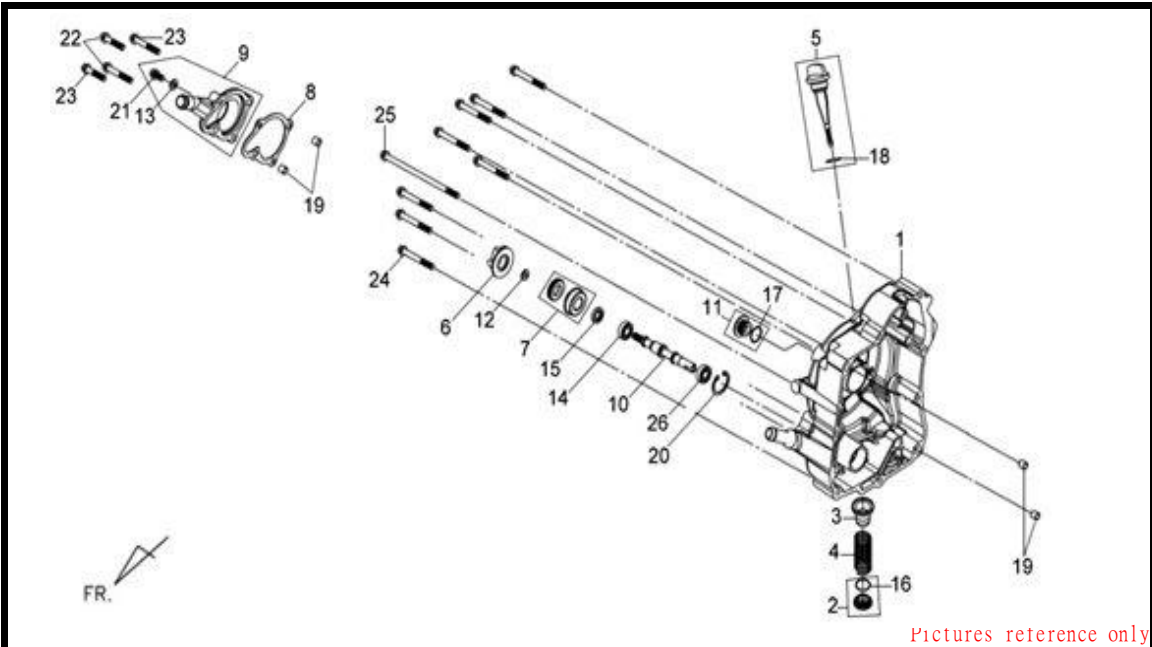

E09 R CASE COVER

JOYRIDE 200 i EVO

PARTS NUMBER	DESCRIPTION	QTY	EFFECTIVE DATE
1	11330-LVA-000-H1	1	
2	1236A-V02-000	1	
3	15421-B9D-000	1	
4	15426-GE1-920	1	
5	1565A-H9A-000	1	
6	19215-HLA-000	1	
7	19217-H9A-300	1	
8	19229-H9A-000	1	
9	1922A-HLA-000	1	
10	19231-KJ9-010	1	
11	9008A-H9A-000	1	
12	90423-KJ9-000	1	
13	90478-700-000	1	
14	91001-KJ9-005	1	
15	91205-KF0-003	1	
16	91302-M9Q-000	1	
17	91303-377-000	1	
18	91307-035-000	1	
19	94301-08140	4	
20	94520-26000	1	
21	96001-06010-00	1	
22	96001-06022-00	2	
23	96001-06032-00	2	
24	96001-06050-00	8	
25	96001-06125-00	1	
26	96100-60000-00	1