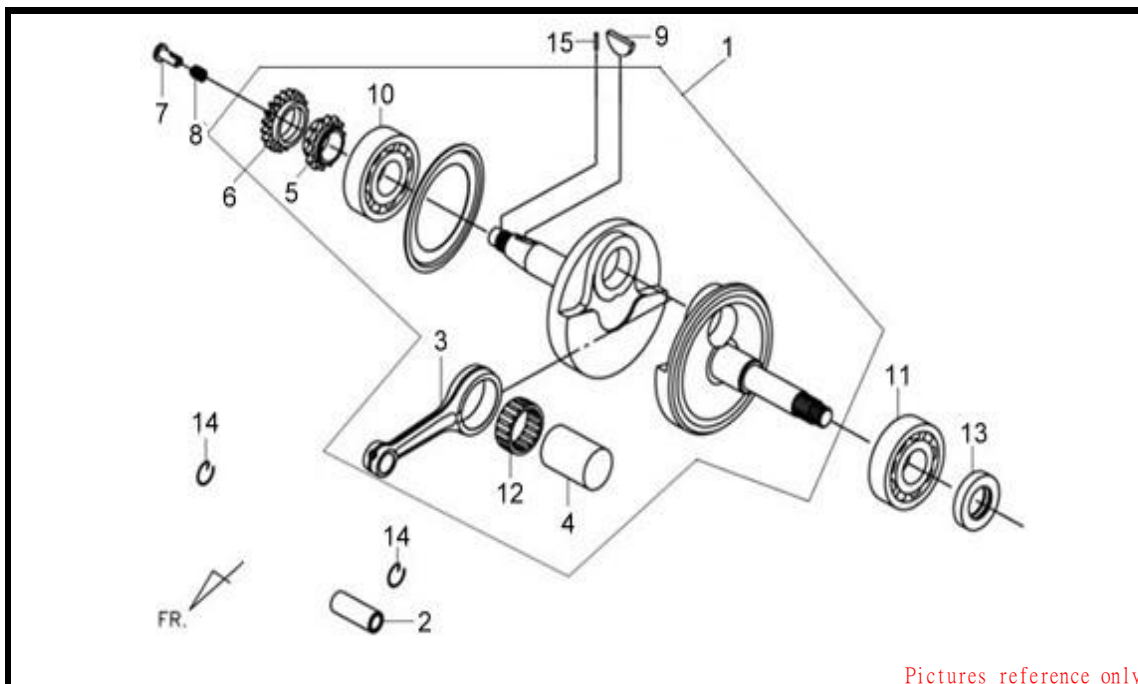

E05 CRANK SHAFT

JOYRIDE 200 i EVO

Pictures reference only

PARTS NUMBER	DESCRIPTION	QTY	EFFECTIVE DATE
1	13000-LTA-300	1	
2	13111-M4Q-000	1	
3	13201-HLA-000	1	
4	13381-HGC-000	1	
5	14311-H9A-300	1	
6	15134-HHA-000	1	
7	15441-149-000	1	
8	15447-149-000	1	
9	90701-HB6-010	1	
10	91001-H9A-000	1	
11	91002-H9A-000	1	
12	91101-HLA-000	1	
13	91261-415-003	1	
14	94601-15000	2	
15	96220-20118	1	

※ Please check the color & stripe information according to the color index TEAMWORLD IND. 2012.03