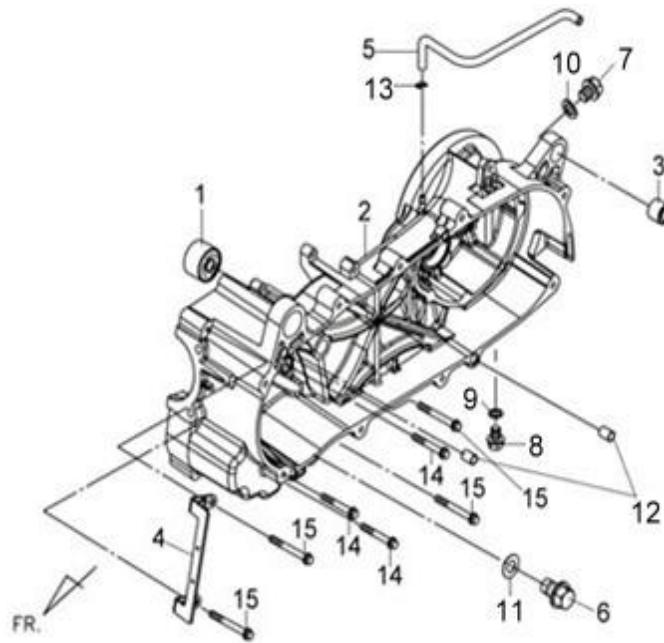

E10 R. CRANK CASE

JOYRIDE 200 i EVO

Pictures reference only

PARTS NUMBER		DESCRIPTION	QTY	EFFECTIVE DATE	
1	11100-H9B-010	R. CRANK CASE COMP	1		
2	11102-H9A-300	ENG. HANGER RUB. BUSH	1		
3	11191-H9A-000	CRANK CASE GASKET	1		
4	14151-H9A-000	CAM CHAIN SET PLATE	1		
5	28100-H9A-000	STARER RED.GEAR COMP	1		
6	28102-H9A-000	STARTER RED.GEAR SHAFT	1		
7	31200-HLA-000	START MOTOR ASSY.	1		
8	94301-08140	DOWEL PIN 8X14	2		
9	96001-06012-08	FLANGE BOLT SH 6X12	1		
10	96001-06022-00	FLANGE BOLT SH 6X22	2		
11	96001-06050-08	FLANGE BOLT SH 6X50	2		
11	96001-06050-00	FLANGE BOLT SH 6X50	2	2012/10/1	Y

※ Please check the color & stripe information according to the color index TEAMWORLD IND. 2012.03

Pictures reference only

PARTS NUMBER	DESCRIPTION	QTY	EFFECTIVE DATE
1 11102-H9A-300	ENG. HANGER RUB. BUSH	1	
2 11200-H9B-010	L. CRANK CASE COMP	1	
3 11203-GC7-300	RR. CUSH UND BUSH RUBBER	1	
4 11208-HLK-010	IGNITION COIL STAY	1	
5 11221-LTA-000	MISSION BREATHER TUBE	1	
6 90002-H94-000	DRAIN PLUG BOLT	1	
7 90035-KZ1-000	OIL LEVEL CHECK BOLT	1	
8 90103-KN8-000	SPECIAL BOLT 8MM	1	
9 90474-M9Q-000	WASHER 8X16	1	
10 90481-M9Q-000	PLAIN WASHER 10.2MM	1	
11 94109-12000	DRAIN PLUG WASHER 12MM	1	
12 94301-08140	DOWEL PIN 8X14	2	
13 95002-02080	BREATHER TUBE CLIP B8	1	
14 96001-06050-00	FLANGE BOLT SH 6X50	3	
15 96001-06055-00	BOLT FLANGE SH 6X55	4	