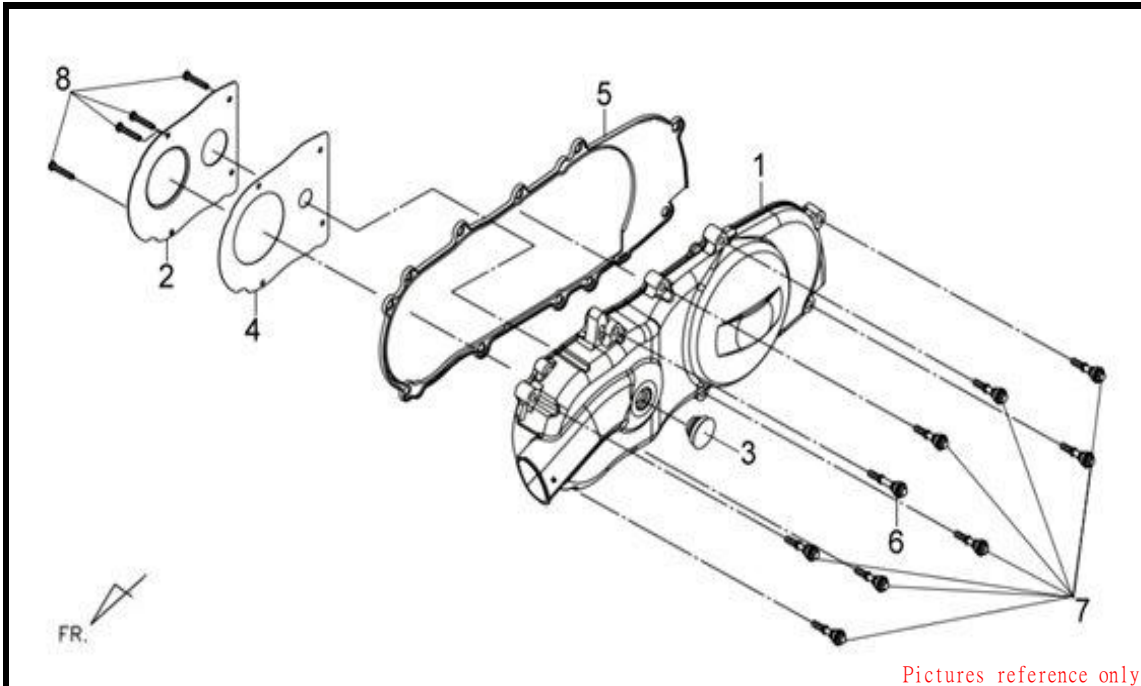

E12 L. CRANK CASE COVER

JOYRIDE 200 i EVO

PARTS NUMBER	DESCRIPTION	QTY	EFFECTIVE DATE
1 11341-H9A-000	L.CRANK CASE COVER(GY-820)	1	
2 11346-H9A-000	L. COVER PLATE	1	
3 11348-LTA-000	GROMMET	1	
4 11349-H9A-000	L. COVER PLATE GASKET	1	
5 11395-H9A-000	L. CRANK CASE COVER GASKET	1	
6 9000A-M9Q-000	SPECIAL BOLT 6X57	1	
7 9000B-M9Q-000	SPECIAL BOLT 6X37	8	
8 93500-05012-0H	PAN SCREW 5X12	4	

※ Please check the color & stripe information according to the color index

RLD IND. 2012.03