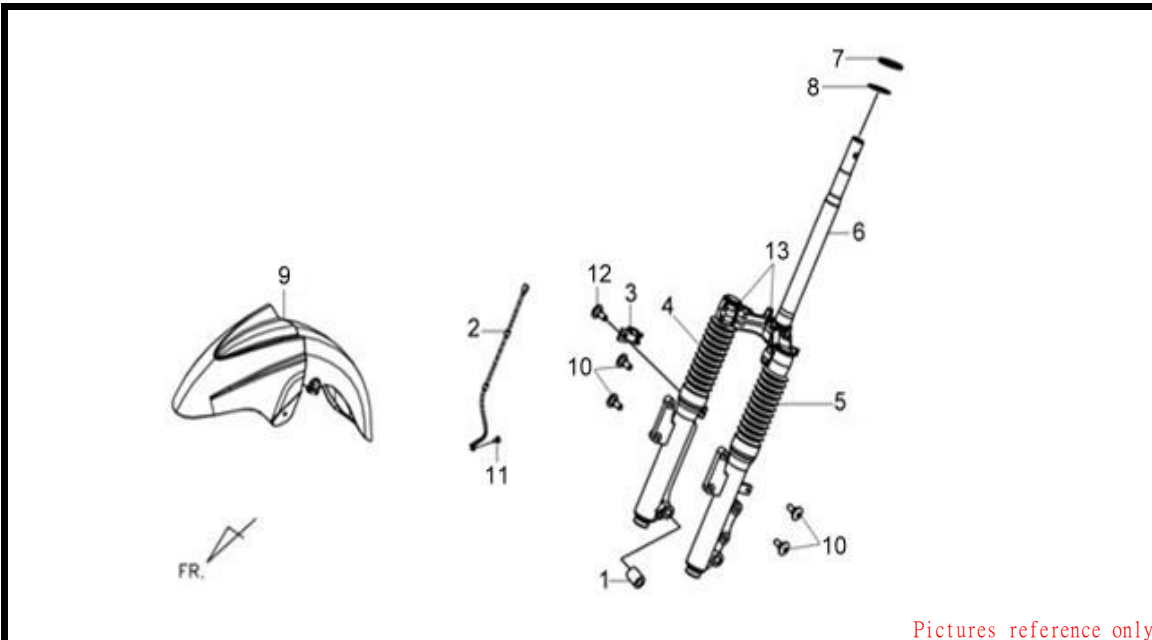

F02 STEERING STEM

JOYRIDE 200 i EVO

Pictures reference only

PARTS NUMBER	DESCRIPTION	QTY	EFFECTIVE DATE	
1 44311-GW0-910	COLLAR FR. WHEEL SIDE	1		
2 44830-H85-000	SPEEDOMETER SENSOR COMP	1		
2 44830-LVA-000	SPEED SENSOR COMP	1	2012/9/17	N
3 45156-H3C-000	RR. BRAKE HOSE CLAMP	1	2012/9/17	
4 51400-LVA-000	FR/R.CUSHION ASSY	1		
4 51400-LVA-000-KB	FR/R.CUSHION ASSY BK-001C	1		
4-1 91255-H9A-000	R.CUSHION OIL SEAL	2		
4-2 91256-H9A-000	OIL SEAL33X46.3/51X5.6/14	2		
5 51500-LVA-000	FR/L CUSHION ASSY	1		
5 51500-LVA-000-KB	FR/L.CUSHION ASSY BK-001C	1		
5-1 91255-H9A-000	R.CUSHION OIL SEAL	2		
5-2 91256-H9A-000	OIL SEAL33X46.3/51X5.6/14	2		
6 53200-H85-000	STEERING STEM COMP	1		
6 53200-LVA-000	STEERING STEM COMP	1	2012/9/17	N
7 53214-G02-000	STRG DUST SEAL	1		
8 53215-G02-000	DUST SEAL WASH(32.5X49)	1		
9 61100-LVA-000-JG	FR.FENDER BK-433S	1		
9 61100-LVA-000-IP	FR.FENDER GY-517S	1		
9 61100-LVA-000-SO	FR.FENDER S-421S	1		
9 61100-LVA-000-QU	FR.FENDER WH-300P	1		
10 90164-M9Q-000	SCREW SPECIAL 6mm	4		
11 93891-05018-07	WASHER SCREW 5X18	1		
12 93891-06012-08	WASHER SCREW 6X12	1		
13 95801-10040-08	FLANGE BOLT 10X40	2		

※ Please check the color & stripe information according to the color index TEAMWORLD IND. 2012.03