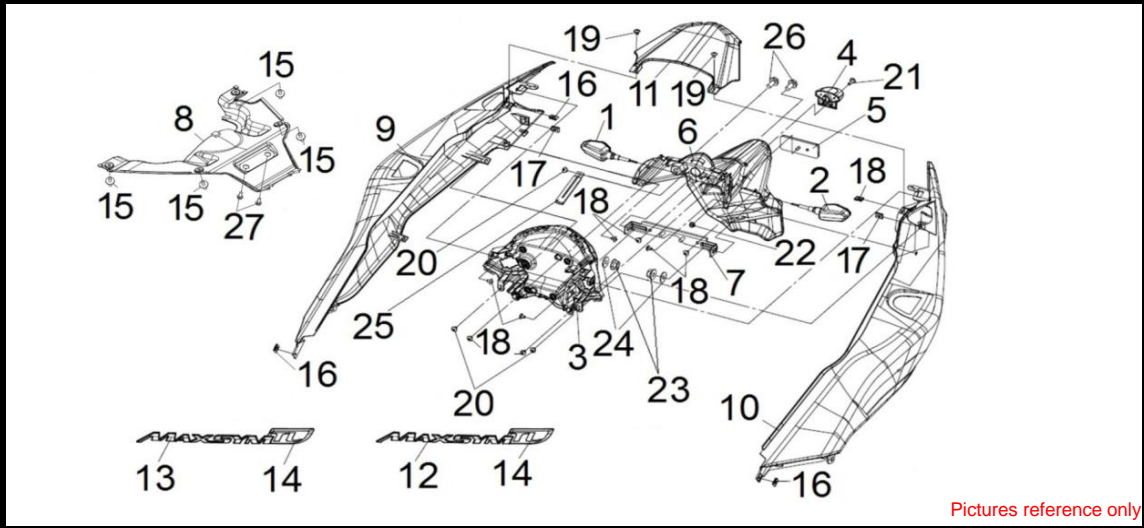

●Please check the color & stripe information according to the color index !

R / L BODY COVER ASSY / TAIL LIGHT ASSY

Pictures reference only

NO	Parts Number	Parts Name	QTY	EFFECTIVE DATE
1	33600-TL1-000	RR. R WINKER ASSY	1	
2	33650-TL1-000	RR. L WINKER ASSY	1	
3	33700-TL1-000	TAIL LIGHT ASSY	1	
4	33740-E4D-010	LICENES LIGHT ASSY.	1	
5	33741-M9A-100	RR. REFLEX REFLECTOR	1	
6	80100-TL1-000-KA	RR. FENDER BK-001U	1	
7	80107-TL1-000	RR. WINKER STAY	1	
8	8010A-TL1-000-KA	RR. INNER FENDER ASSY. BK-001U	1	
9	83500-TL1-000-GG	R BODY COVER GY-008C	1	
9	83500-TL1-000-JH	R BODY COVER BK-001UL	1	
9	83500-TL1-000-QU	R BODY COVER WH-300P	1	
9	83500-TL1-000-UH	R BODY COVER BU-2747U	1	
10	83600-TL1-000-GG	L BODY COVER GY-008C	1	
10	83600-TL1-000-JH	L BODY COVER BK-001UL	1	
10	83600-TL1-000-QU	L BODY COVER WH-300P	1	
10	83600-TL1-000-UH	L BODY COVER BU-2747U	1	
11	83750-TL1-000-KB	RR CENTER COVER BK-001C	1	
12	87126-TL1-000	R. BODY COVER EMBLEM (MAXSYM)	1	
12	87126-TL1-100	R. BODY COVER EMBLEM (TL500)	1	
13	87127-TL1-000	L. BODY COVER EMBLEM (MAXSYM)	1	
13	87127-TL1-100	L. BODY COVER EMBLEM (TL500)	1	
14	87128-TL1-010	BODY COVER EMBLEM ( TL ) R-200CA+S-C	2	
15	90115-REA-000	PLASTIC NUT 6mm	4	
16	90302-V02-000	NUT SPRING 4mm	4	
17	90308-X04-000	SPECIAL NUT 5mm	2	
18	93903-35280	TAPPING SCREW 5*12	8	
19	93903-44380	TAPPING SCREW 4*12	2	
20	93903-45280	TAPPING SCREW 5*12	3	
21	93903-HGC-000	TAPPING SCREW	1	
22	94050-05080	FLANGE NUT 5mm	1	
23	94050-10080	FLANGE NUT 10mm	2	
24	94102-10700	PLAIN WASHER 10mm	2	
25	94591-27000	CLIP 2*70	1	
26	95801-06016-07	FLANGE BOLT 6*16	2	
27	95801-08012-07	緣面螺栓(黑鋅) 8*12	2	