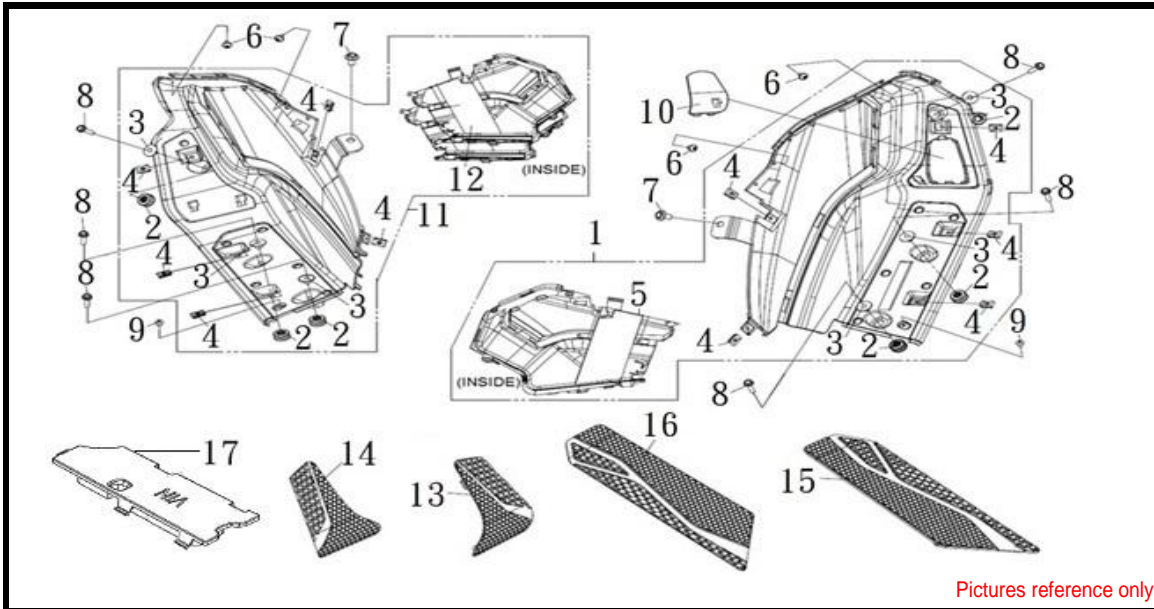

F21
R / L. FLOOR PANEL ASSY

MAXSYM 500 TL

Pictures reference only

NO	Parts Number	Parts Name	QTY	EFFECTIVE DATE	
1	6431A-TL1-000-KA	R. FLOOR PANEL ASSY. BK-001U	1		
1	6431A-TL1-011-KA	R. FLOOR PANEL ASSY. BK-001U	1	4/27/2020	
2	64304-X01-000	FR. COVER RUBBER	6		
3	67101-L3A-000	WIND SCREW COLLAR	6		
4	90302-V02-000	SPRING NUT 4mm	10		
5	64311-TL1-000	R. FLOOR PANAL SPONGE	1		
6	90102-TL1-900	HEX. SOCKET TAPPING SCREW 4*14	2		
7	93404-06012-07	WASHER BOLT 6*12	2		
8	95801-06022-07	FLANGE BOLT 6*22	6		
9	93903-44380	TAPPING SCREW 4*12	2		
10	64325-TL1-000-KA	RADIATOR LID BK-001U	1		
11	6432A-TL1-000-KA	L. FLOOR PANEL ASSY. BK-001U	1		
12	64312-TL1-000	L. FLOOR PANAL SPONGE	1		
13	64321-TL1-000-KA	R. FLOOR MAT A BK-001U	1		
14	64322-TL1-000-KA	L. FLOOR MAT A BK-001U	1		
15	64323-TL1-000-KA	R. FLOOR MAT B BK-001U	1		
16	64324-TL1-000-KA	L. FLOOR MAT B BK-001U	1		
17	64313-TL1-000	VIN LID	1		

● Please check the color & stripe information according to the color index !