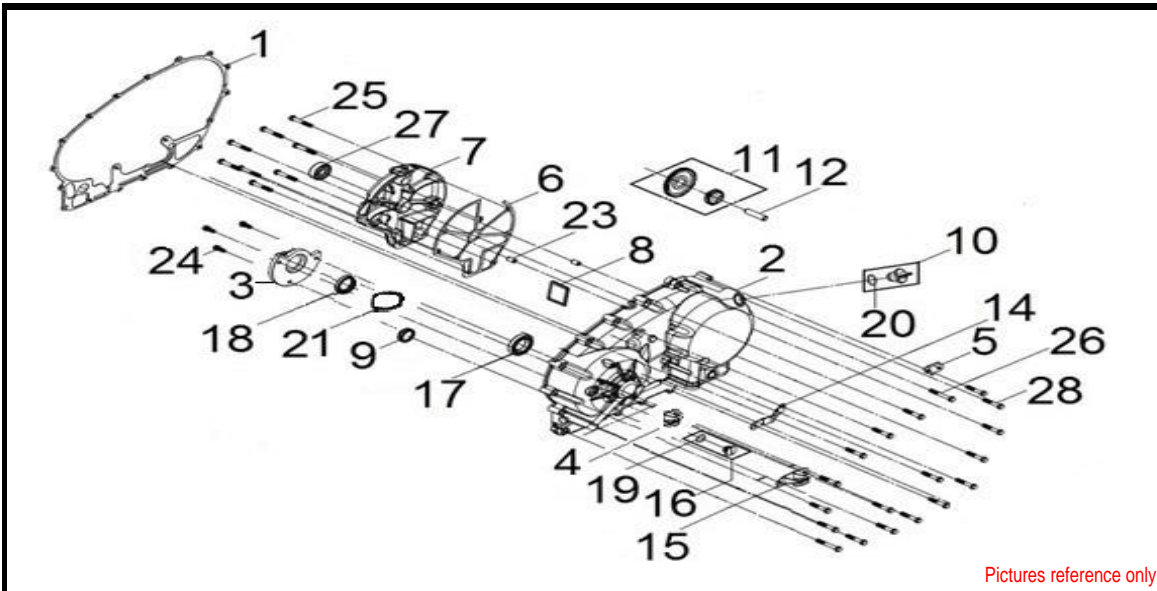

L. CRANK CASE COVER

Pictures reference only

NO	Parts Number	Parts Name	QTY	EFFECTIVE DATE
1	11395-TL1-000	L. CRANK CASE COVER GASKET	1	
2	11340-TL1-000	L. CRANK CASE COVER COMP. GY-7520U	1	
3	11343-TL1-000	L. CRANK CASE COVER CAP	1	
4	11343-TL1-001	L OUTER CAP	1	9/28/2020
4	11344-TL1-000	L OUTER CAP	1	
5	11383-TL1-000	L. OUTER COVER STAY	1	
6	11396-TL1-000	OIL TANK COVER GASKET	1	
7	11400-TL1-000	OIL TANK COVER COMP.	1	
8	15421-M8Q-000	OIL FILTER SCREEN	1	
9	15652-B9A-000	OIL LEVEL GAUGE	1	
10	1565A-TL1-000	OIL FILLER CAP ASSY.	1	
11	28100-TL1-000	STARTER REDUCTION GEAR COMP.	1	
12	28102-BAA-000	START REDUCTION GEAR SHAFT	1	
14	45457-TL1-000	CABLE CLAMP SUPPORT	1	
15	5025A-TL1-000	SIDE STAND STOPPER ASSY.	1	
15.1	95011-63000	STAND STOPPER RUB. C	1	
16	9008A-H9A-000	ACG. CAP ASSY. 14MM	1	
17	91005-TL1-000	RADIAL BALL BEARING 6906ZCM	1	
18	91202-TL1-000	OIL SEAL TC 30*42*7	1	
19	91303-M2Q-000	O RING 13.8X2.5MM	1	
20	91307-M8Q-000	O-RING 18*3	1	
21	91305-L6C-000	O-RING 55*2.0	1	9/28/2020
23	94301-08140	DOWEL PIN 8X14	2	
24	96001-06016-00	SH. FLANGE BOLT 6*16	3	
25	96001-06035-00	FLANGE SH BOLT 6X35	8	
26	96001-06040-00	FLANGE BOLT SH 6X40	2	
27	96140-63013-00	RADIAL BALL BEARING 6301U	1	
28	96700-06020-07	SOCKET BOLT 6*20	17	
29	11345-TL1-000	L OUTER CAP GASKET	1	

●Please check the color & stripe information according to the color index !