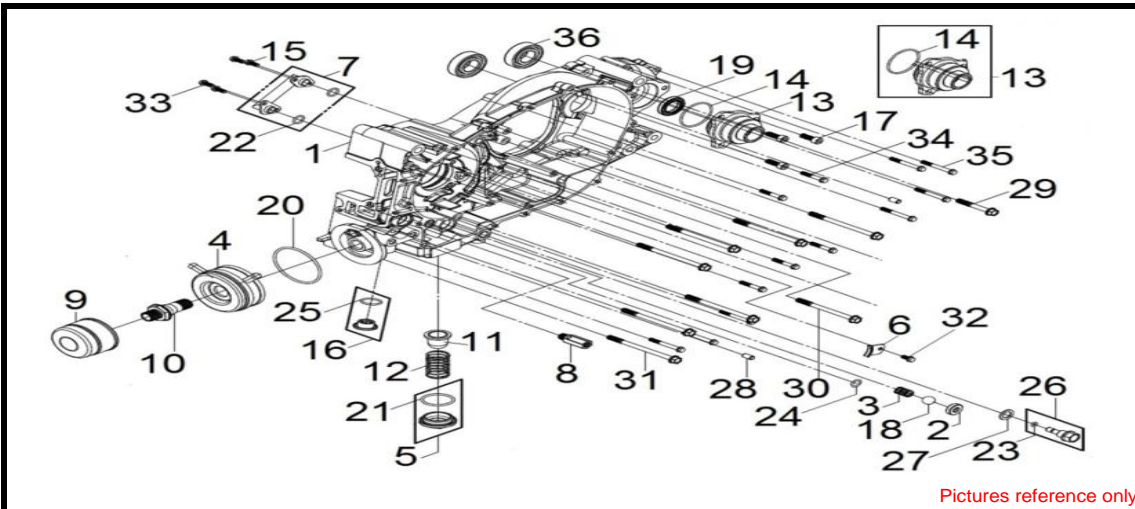

E13
L. CRANK CASE

MAXSYM 500 TL

NO	Parts Number	Parts Name	QTY	EFFECTIVE DATE
1	11200-TL1-000	L. CRANK CASE COMP. GY-7520U	1	
2	11201-TL1-000	OIL SEAL VCY 11*23*7	1	
3	11202-TL1-000	CHECK BALL SPRING	1	
4	11360-TL1-000	OIL COOLER ASSY.	1	
5	1236A-B04-000	TAPPET ADJ. HOLE CAP ASSY	1	
6	14151-L4A-000	CAM CHAIN SETTING PLATE	1	
7	1522A-TL1-000	OIL PIPE ASSY.	1	
8	15230-REA-000	OIL RELIEF ASSY	1	
9	15400-TL1-000	OIL FILTER UNIT	1	
10	15402-TL1-000	OIL FILTER BOLT	1	
11	15421-REA-000	OIL FILTER SCREEN (248→780)	1	
12	15426-REA-000	OIL FILTER SCREEN SPRING	1	
13	2343A-TL1-000	FINAL SHAFT COVER	1	
13.1	90915-TL1-000-A	TAPPING BEARING 32907XU SET	1	
14	23438-TL1-000	O-RING 49.5*2.5	1	
15	90001-AZA-000	SH FLANGE BOLT 5*12	1	
16	9010A-TL1-000	OIL HOLE CAP ASSY.	1	
17	90157-F3G-000	SOCKET BOLT 8*20	3	
18	91016-TL1-000	STEEL BALL 20	1	
19	91204-HMA-000	OIL SEAL 25*40*7	1	
20	91301-TL1-000	O-RING 74.4*3.1	1	
21	91303-B08-000	O-RING 35*3	1	
22	91303-M2Q-000	O RING 13.8*2.5mm	2	
23	91304-TL1-000	O-RING 4.8*2.4	1	
24	91310-REA-000	L.CASE OIL HOLE O-RING	1	
25	91311-TL1-000	O-RING 21.7*2.5	1	
26	9280A-TL1-000	DRAIN PLUG BOLT ASSY	1	
27	94109-14000	DRAIN PLUG WASHER 14MM	1	
28	94301-08140	DOWEL PIN 8*14	2	
29	95701-08055-00	FLANGE BOLT 8*55	1	
30	95701-08095-00	FLANGE BOLT 8*95	1	
31	95701-08110-00	FLANGE BOLT 8*110	7	
32	96001-06012-00	FLANGE BOLT SH 6*12	1	
33	96001-06014-00	FLANGE BOLT SH 6*14	3	
34	96001-06035-00	FLANGE SH BOLT 6*35	5	
35	96001-06050-00	FLANGE BOLT SH 6*50	7	
36	96100-62050-00	RADIAL BALL BEARING 6205T	2	

●Please check the color & stripe information according to the color index !