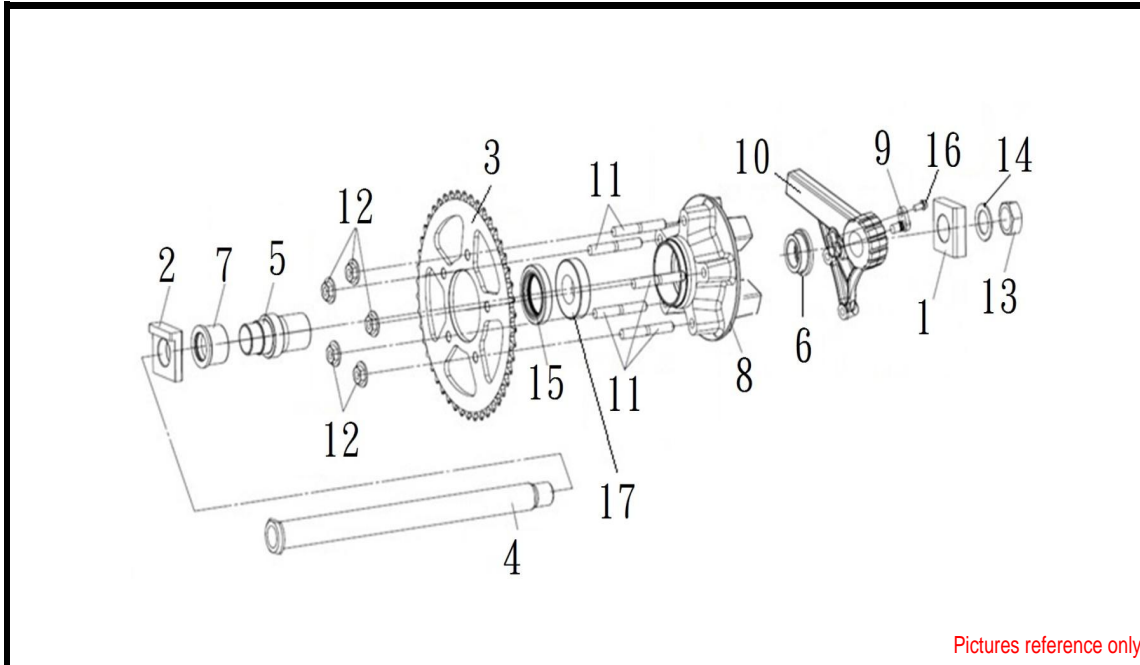

FINAL DRIVEN ASSY.

Pictures reference only

NO	Parts Number	Parts Name	QTY	EFFECTIVE DATE
1	40547-TL1-000	R. AXLE FIXED WASHER	1	
2	40548-TL1-000	L. AXLE FIXED WASHER	1	
3	41201-TL1-000	FINAL DRIVEN SPROCKET (46T)	1	
4	42301-TL1-000	RR. WHEEL AXLE	1	
5	42303-TL1-000	REAR AXLE SLEEVE	1	
6	4231A-TL1-000	R. RR. WHEEL SIDE COLLAR ASSY	1	
7	4231B-TL1-000	L. RR. WHEEL SIDE COLLAR ASSY	1	
7	4231B-TL1-002	L. RR. WHEEL SIDE COLLAR ASSY	1	10/12/2020
8	42610-TL1-000-JD	FINAL DRIVEN FLANGE BK-7C	1	
9	44870-L4C-000	ABS. SPEED SENSOR (BOSCH)	1	
9.1	44910-L4C-000	ABS. RUBBER BUSH	1	
10	52105-TL1-000	RR BRAKE BRKT	1	
11	90110-B8G-000	STUD BOLT 10*39.5	5	
12	90304-M9Q-800	FLANGE U NUT 10mm	5	
13	90307-TL1-000	U NUT M24X1.5	1	
14	90504-TL1-000	RR. AXLE WASHER	1	
15	91203-TL1-000	OIL SEAL 40*62*10	1	
16	95801-06014-07	FLANGE BOLT 6*14	1	
17	96150-60070-10	RADIAL BALL BRG. 6007UU	1	

●Please check the color & stripe information according to the color index !