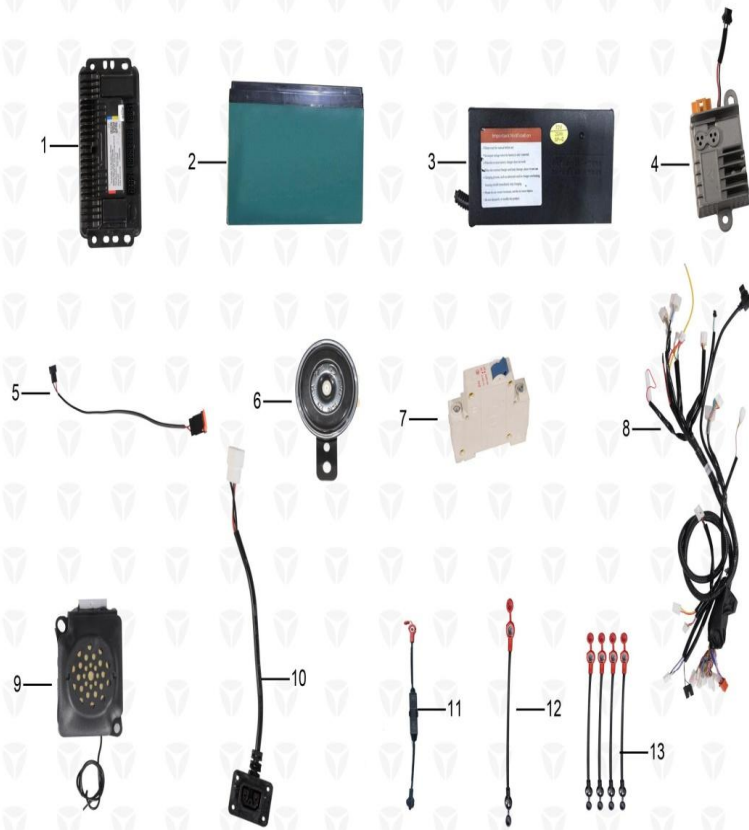

F04 Frame	NO.	Parts Code	Parts Code	English Description
	1	L3010002377		Frame
	2	L3070001047		Side stand
	3	L9530000076		Side stand step bolt
	4	L3050001149		Main stand
	5	L9350000098		Main stand bush
	6	L9660000017		Main stand step bolt
	7	L3130001188		Battery layer front part
	8	L3130001190		Battery layer rear part
	9	L3040001564		Rear fork
	10	L9280000079		Rear fork axle
	11	L3100000073		License plate bracket
	12	L3210000873	<b>L3210001148</b>	Rear absorber
	13	L3240001330		Rear carrier
	14	L3270000186		Back rest bracket
	15	L3220000429		Left footrest
	16	L3220000430		Right footrest
	17	L9300000181		Footrest spring
	18	L4090000177		Seat cushion inhaul cable
	19	L3170000005		Seat lock
	20	L9990000012		Footrest bolt
	21	L1290001278	<b>L1290001278</b>	lock set
	22	L9300000158		Side stand spring
	23	L9300000159		Main stand spring
	24	L9150000137		Washer
	25	L9150000138		Flat washer
26	L9510000591		Main stand buffer rubber	
27	L9510000625		Main stand buffer pad	
28	L9510000624		Side stand buffer pad	
29	C2016743000		Nameplate cover	

### F05 Wheel ASSY

NO.	Parts Code	Parts Code	English Description
1	L1020002806	<b>L1020002806</b>	Motor
2	L6110000976		Front wheel hub
3	L6160000015	<b>L9280000063</b>	Front wheel axle
4	L9350000129		Right shaft sleeve
5	L9350000133		Left shaft sleeve
6	L6060000001		Air tap big
7	L6060000002		Air tap big
8	L6030000012		Vacuum tire

### F07 Wire harness assy/battery/chager

NO.	Parts Code	Parts Code	English Description
1	L1120001496	<b>L1120001895</b>	Controller
2	L1200000409	<b>L1200000524</b>	Lead acid battery
3	L1280000745	<b>L1280100003</b>	Charger
4	L1040000246	<b>L1040000272</b>	Convertor
5	L1380000087		USB charger
6	L7210000045	<b>L7210000045</b>	Horn
7	L1210000073	<b>L1210000075</b>	Air Switch
8	L1070002737		Main Cable
9	L7220000669	<b>L7220000705</b>	Alarm
10	L1170000116		Charging wire
11	L1330000010		Fuse
12	L1180000125		Battery connection wire A
13	L1180000008		Battery connection wire B